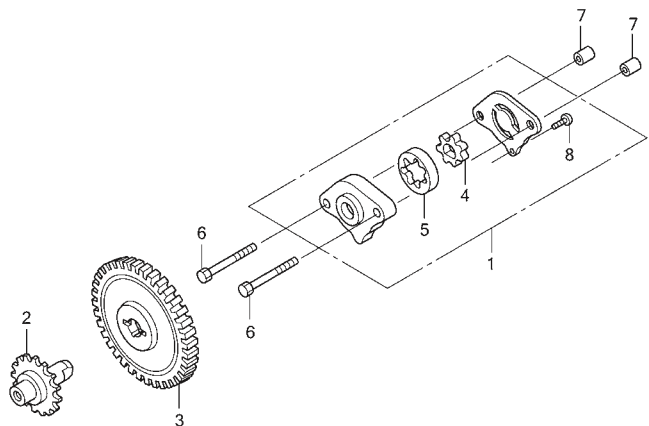

E - 11

Oil Pump

KVBI E1100

Service item	F.R.T.	No.	Part Number	Description	QTY	Notes
1 PUMP ASSY., OIL.....	1.0	1	15100-KVB-900	PUMP ASSY., OIL	1	
2 SPROCKET, WATER PUMP DRIVE ...	0.9	2	15130-KVB-900	SHAFT COMP., OIL PUMP	1	
3 GEAR, OIL PUMP DRIVEN.....	0.9	3	15133-KVB-900	GEAR, OIL PUMP DRIVEN (33T)	1	
		4	15331-KVB-900	ROTOR, OIL PUMP INNER	1	
		5	15332-KVB-900	ROTOR, OIL PUMP OUTER	1	
		6	90002-GFC-900	BOLT, HEX., 6X30	2	
		7	90702-KFM-900	DOWEL PIN, 8X12	2	
		8	93901-34120	SCREW, TAPPING, 4X8	1	