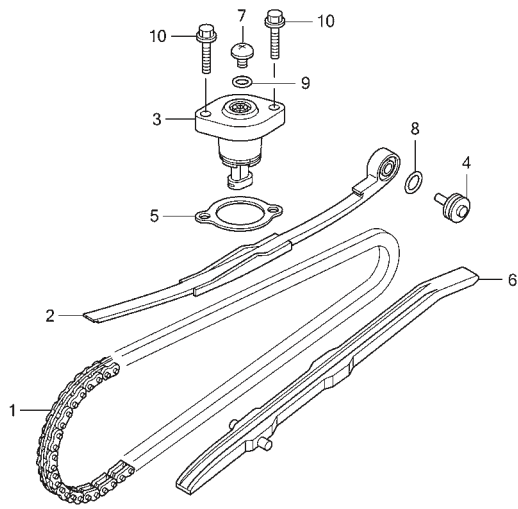

# E - 4

## Cam Chain / Tensioner

KVBIE0400

Service item	F.R.T.	No.	Part Number	Description	QTY	Notes
1 CHAIN, CAM .....	3.8	1	14401-KVB-901	CHAIN, CAM (90L)	1	
.INCLUDES: Engine removal and installation		2	14510-KVB-900	TENSIONER, CAM CHAIN	1	
2 TENSIONER, CAM CHAIN .....	1.9	3	14520-KSS-901	LIFTER ASSY., TENSIONER	1	
3 (5) LIFTER, TENSIONER .....	0.3	4	14531-KVB-900	PIVOT, CAM CHAIN TENSIONER	1	
6 GUIDE, CAM CHAIN .....	1.5	5	14560-KCW-851	GASKET, TENSIONER LIFTER	1	
		6	14611-KVB-900	GUIDE, CAM CHAIN	1	
		7	90005-KY7-000	SCREW, PAN, 6X6	1	
		8	91301-GR0-004	O-RING, 15.2X1.5	1	
		9	91306-MG3-000	O-RING, 1.5X9.5	1	
		10	95701-06022-00	BOLT, FLANGE, 6X22	2	