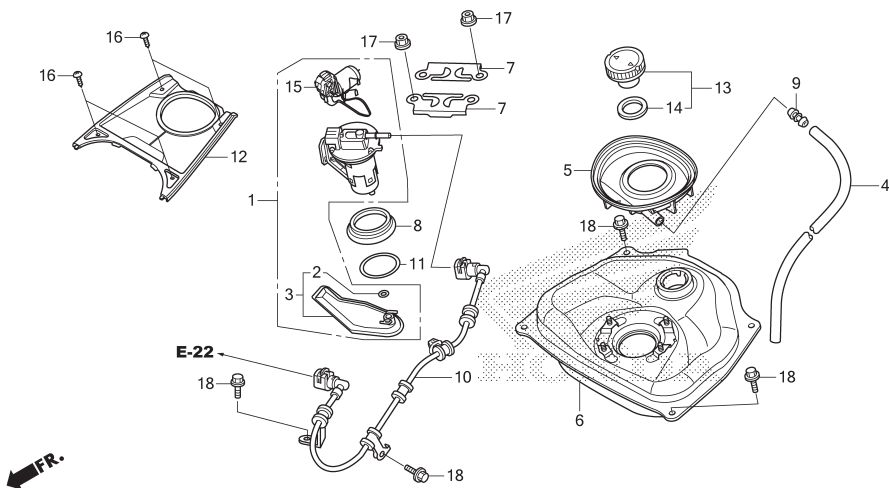

F-26

FUEL TANK

No. Ref.	L.O.N.	(Nomor ref. relatif) Deskripsi	F.R.T.
1	310120	(8) PUMP ASSY., FUEL	0,40
3	3101C7	(2) FILTER, FUEL	0,50
6	310100	TANK, FUEL	0,90
10	310162	HOSE, FUEL FEED	0,60
15	617105	FUEL TANK SENDING UNIT	0,50

3

No. Ref.	No. Part	Deskripsi	JUMLAH VARIO 110 PGM-FI (ACI110CB) E	No. Seri	Kode Parts Catalog
1	16700-K46-N01	PUMP UNIT, FUEL	1		
2	16706-KVB-S51	O-RING (P7)	1		
3	16707-KVB-S51	FILTER SET	1		
4	17260-K16-900	TUBE, DRAIN	1		
5	17505-K16-900	TRAY, FUEL	1		
6	17510-K16-900	TANK COMP., FUEL	1		
7	17517-GGL-J00	RETAINER, FUEL PUMP	2		
8	17518-GGL-J00	DUST SEAL	1		
9	17525-KBN-900	JOINT, FUEL TUBE	1		
10	17528-K16-901	HOSE COMP., FUEL FEED	1		
11	17572-GGL-J00	O-RING, FUEL PUMP	1		
12	17575-K46-N00	COVER, FUEL TANK	1		
13	17620-KGH-600	CAP, FUEL FILLER	1		
14	17631-KEV-900	PACKING, FUEL FILLER CAP	1		
15	37800-K46-N01	FUEL UNIT	1		
16	93903-24481	SCREW, TAPPING, 4X16	4		
17	94050-0600	NUT, FLANGE, 6MM	4		
18	95701-06012-00	BOLT, FLANGE, 6X12	6		