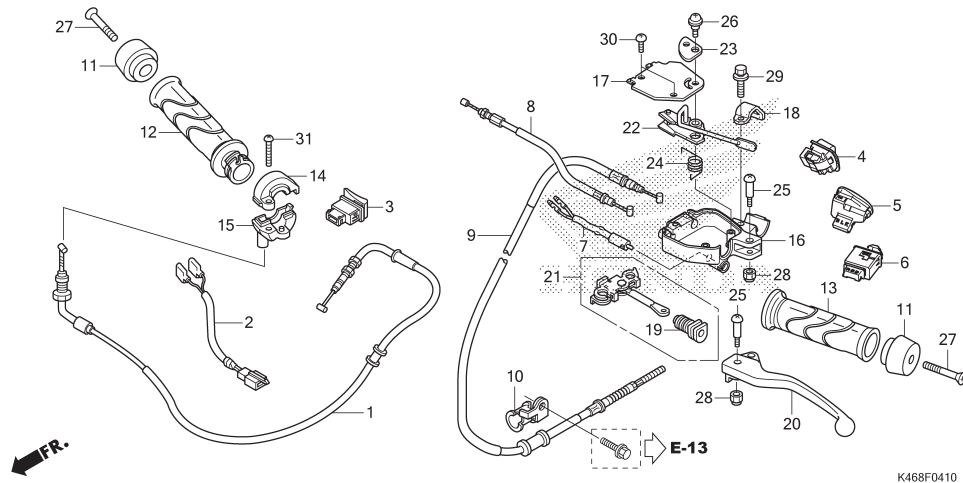

F-4-10

HANDLE LEVER/SWITCH/CABLE

No. Ref.	L.O.N.	(Nomor ref. relatif) Deskripsi	F.R.T.
1	811100	CABLE, THROTTLE	1,30
2	6111B3	SUB HARNESS, FRONT STOP SWITCH	0,30
3	615116	SWITCH, STARTER	0,50
4	615117	SWITCH, DIMMER	0,50
5	6151A3	SWITCH, HORN	0,50
6	615118	SWITCH, WINKER	0,50
7	6151B3	SWITCH, REAR STOP :LEVER SIDE	0,60
	6151B6	SWITCH, STOP :RIGHT & LEFT	0,80
8	8111B9	CABLE, FRONT BRAKE CONNECTING	0,60
9	811130	CABLE, REAR BRAKE	0,90
12	810150	GRIP, THROTTLE	0,60
13	8101C0	GRIP, HANDLE :LEFT	0,10
15	810155	HOUSING, THROTTLE	0,60
16	8101C8	BRACKET, HANDLE LEVER :LEFT	0,80
20	8101C6	LEVER, HANDLE :LEFT	0,50
	8101F5	LEVER, HANDLE :RIGHT & LEFT	0,70
21	8101D1	EQUALIZER, BRAKE CABLE	0,70
22	8101D2	LEVER, REAR BRAKE LOCK	0,50

No. Ref.	No. Part	Deskripsi	JUMLAH VARIO 110 PGM-FI (AC110CB) E	No. Seri	Kode Parts Catalog
1	17910-K46-N01	CABLE COMP., THROTTLE(HX)	1		
	17910-K46-N02	CABLE COMP., THROTTLE(YA)	1		
2	32103-K25-900	SUB CORD, FR. STOP SWITCH	1		
3	35160-KYZ-901	SWITCH UNIT, STARTER	1		
4	35170-K46-N01	SWITCH UNIT, DIMMER	1		
5	35180-K03-N31	SWITCH UNIT, HORN	1		
6	35200-K03-N31	SWITCH UNIT, WINKER	1		
7	35340-KPH-900	SWITCH ASSY., FR. STOP	1		
8	43440-KVB-920	CABLE COMP., FR. BRAKE CONNECTING	1		
9	43450-K46-N01	CABLE COMP., RR. BRAKE	1		
10	43455-KZL-930	CLAMPER, RR. BRAKE CABLE	1		
11	53102-KVB-S00	WEIGHT A, HANDLE	2		
12	53140-KVB-T00	GRIP COMP., THROTTLE	1		
13	53166-KWB-600	GRIP, L. HANDLE	1		
14	53167-KFM-900	HOUSING, UPPER THROTTLE	1		
15	53168-KFM-900	HOUSING, UNDER THROTTLE	1		
16	53172-K25-910	BRACKET, L. BRAKE LEVER	1		
17	53173-GFM-900	COVER, L. BRAKE LEVER BRACKET	1		
18	53173-GFM-970	BAND, HANDLE BRACKET	1		
19	53176-GBL-870	BOOT, BRAKE LEVER ROD	1		
20	53178-K25-910	LEVER, L. STEERING HANDLE	1		
21	53180-K25-910	EQUALIZER ASSY.	1		
22	53185-K25-910	ARM COMP., RR. BRAKE LOCK	1		
23	53186-GBL-870	COVER, RR. BRAKE LOCK LEVER	1		
24	53188-KVB-920	SPRING, BRAKE LOCK ARM RETURN	1		