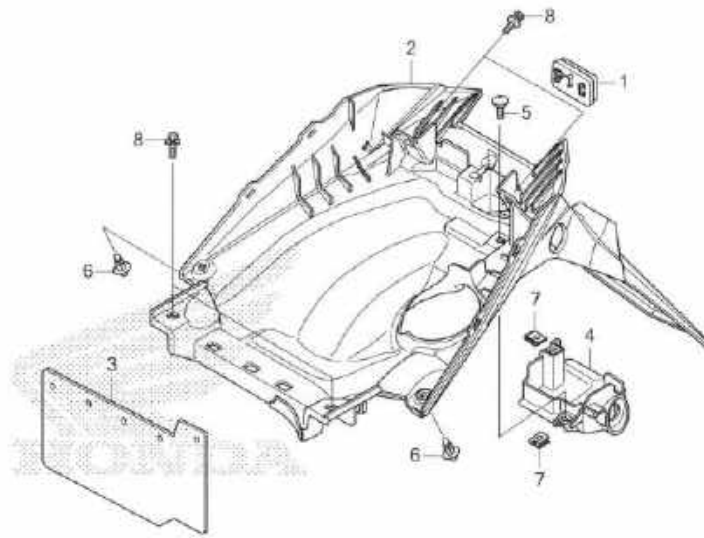

# REAR FENDER

No. Ref.	L.O.N.	(Nomor ref. relatif) Deskripsi	F.R.T.
----------	--------	-----------------------------------	--------

2	413102	FENDER, REAR.....	0,6
---	--------	-------------------	-----

No. Ref.	No. Part	Deskripsi	Jumlah BEATPGANF (AQH110) CBS(CBF) 2018(M)	No. Seri	Kode Parts Catalog
1	33741-KAN-961	REFLECTOR, RR. REFLEX .....	1		
2	80100-K81-N00ZA	FENDER SET, RR. *TYPE1*	1		
3	80104-K81-N00	GUARD, SPLASH .....	1		
4	80160-K81-N00	COVER, SEAT LOCK .....	1		
5	90115-KW7-900	SCREW, VISOR SPECIAL SETTING	2		
6	90116-KWT-900	RIVET, PUSH, 7MM .....	2		
7	90677-KAN-T00	NUT, CLIP, 5MM .....	2		
8	93404-06012-00	BOLT-WASHER, 6X12 .....	4		