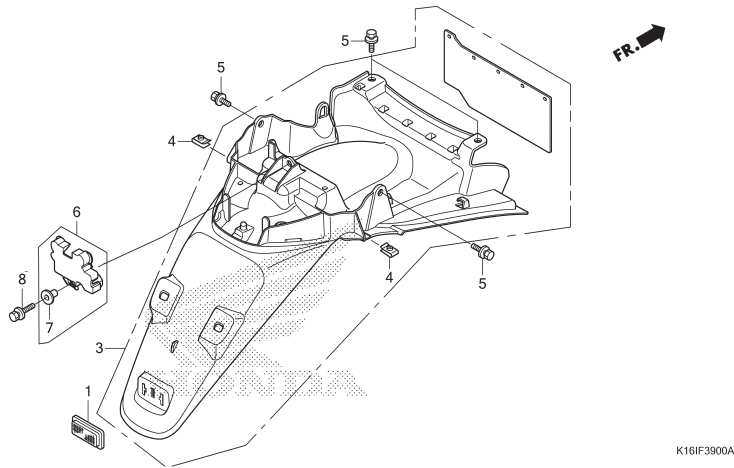

# F-39

# REAR FENDER

No. Ref.	L.O.N.	(Nomor ref. relatif) Deskripsi	F.R.T.
----------	--------	-----------------------------------	--------

3	413102	FENDER, REAR ..... CATATAN : Tidak termasuk No. Ref. 4	0,5
---	--------	---	-----

No. Ref.	No. Part	Deskripsi	Jumlah		No. Seri	Kode Parts Catalog
			SCOOPI PGM-FI (ACF110CSF) 2012(D)	2014(E)		
1	33741-KAN-961	REFLECTOR, RR. REFLEX .....	1	1		
3	8010A-K16-A00	FENDER, ASSY., RR. ....	1	1		
4	90677-KAN-T00	NUT, CLIP, 5MM .....	2	2		
5	93404-06012-00	BOLT-WASHER, 6X12 .....	4	4		
6	7724A-K16-A00	COVER ASSY., SEAT CATCH .....	1	1		
7	90503-KEV-880	COLLAR, FR. FENDER .....	1	1		
8	93404-06020-00	BOLT-WASHER, 6X20 .....	1	1		