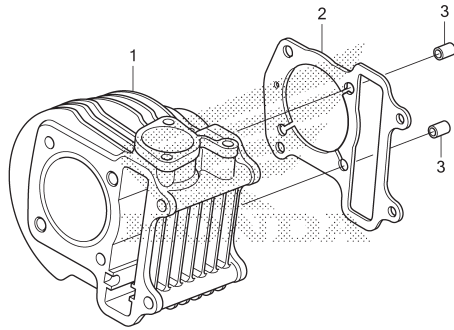

# CYLINDER

K16IE0600

No. Ref.	L.O.N.	(Nomor ref. relatif) Deskripsi	F.R.T.
1	1111A5	CYLINDER .....	2,7
2	111102	GASKET, CYLINDER .....	2,6

No. Ref.	No. Part	Deskripsi	Jumlah		No. Seri	Kode Parts Catalog
			SCOOPIY PGM-FI (ACF110CSF) 2012(D)	2014(E)		
1	12100-KZL-930	CYLINDER COMP. ....	1	1		
2	12191-GGC-900	GASKET, CYLINDER .....	1	1		
3	90701-KFM-900	DOWEL PIN, SPECIAL, 8X14 .....	2	2		