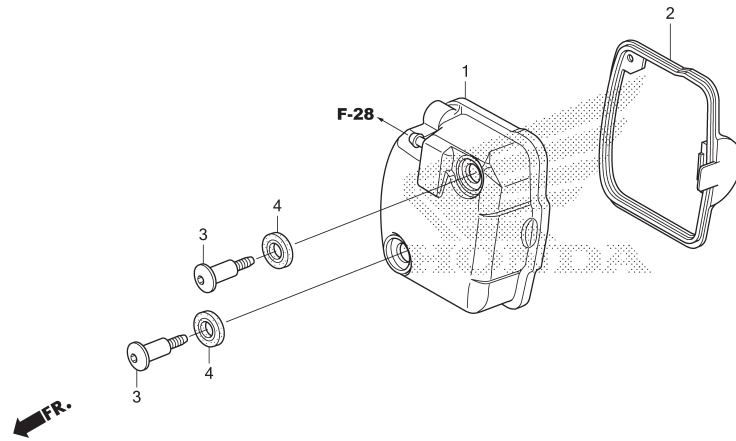

E-2

CYLINDER HEAD COVER

No. Ref.	L.O.N.	(Nomor ref. relatif) Deskripsi	F.R.T.
----------	--------	-----------------------------------	--------

1	1111C4	COVER, CYLINDER HEAD	0,2
2	1111D2	GASKET, CYLINDER HEAD COVER	0,2

No. Ref.	No. Part	Deskripsi	Jumlah		No. Seri	Kode Parts Catalog
			SCOOPIY PGM-FI (ACF110CSF) 2012(D)	2014(E)		
1	12310-KZL-E00	COVER COMP., HEAD	1	1		
2	12391-GGC-900	GASKET, HEAD COVER	1	1		
3	90017-KGH-900	BOLT, HEAD COVER	2	2		
4	90543-MV9-670	RUBBER, MOUNTING	2	2		