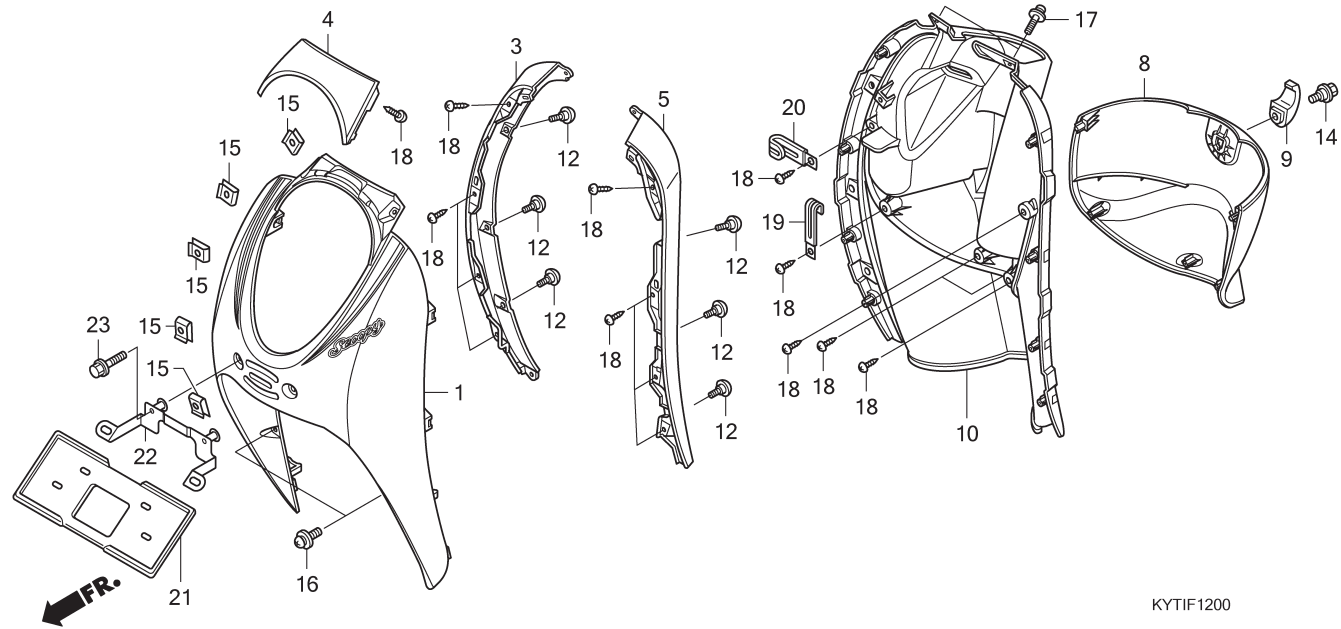

# F - 12

## Front Cover

Ref No.	(Relative ref. Number) Description	F.R.T.	Ref No.	Part No.	Description	QTY	Notes
			14	90107-KVB-900	BOLT, SPECIAL, 6MM.....	1	
			15	90677-KAN-T00	NUT, CLIP, 5MM.....	10	
			16	90117-KVG-A20	SCREW, PAN, 5X13.....	2	
			17	93891-0501607	SCREW-WASHER, 5X16.....	2	
			18	93903-34310	SCREW, TAPPING, 4X12.....	16	
			19	94591-27000	CLIP, 2X70.....	1	
			20	94591-41000	CLIP, 4X100.....	1	
			21	61316-KYT-940	GUARD, NUMBER PLATE.....	1	
			22	81110-KYT-940	BRACKET, FR. NUMBER PLATE.....	1	
			23	95701-0603200	BOLT, FLANGE, 6X32.....	2	