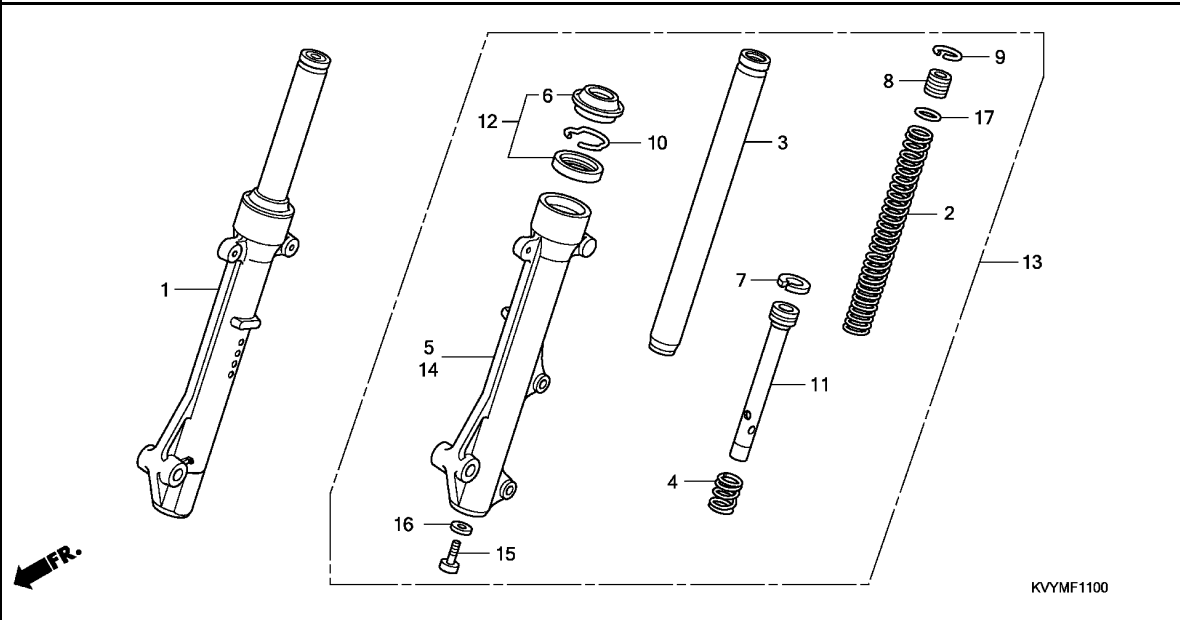

F-11

FRONT FORK

F15

Ref. No.	L.O.N.	(Relative ref. Number) Description	F.R.T.
1	5111C3	FORK ASSY., FRONT :RIGHT	0.4
2	5111C5	SPRING, FRONT FORK :LEFT	0.6
	5111C6	SPRING, FRONT FORK :RIGHT	0.6
	5111C7	SPRING, FRONT FORK :BOTH	0.9
3		(7,11)	
	5111G2	PIPE, FRONT FORK :LEFT	0.7
	5111G3	PIPE, FRONT FORK :RIGHT	0.7
	5111G4	PIPE, FRONT FORK :BOTH	1.2
5	5111D2	CASE, BOTTOM :RIGHT	0.8
12	5111E7	SEAL SET, FRONT FORK :LEFT ...	0.8
	5111E8	SEAL SET, FRONT FORK :RIGHT ..	0.8
	5111E9	SEAL SET, FRONT FORK :BOTH ...	1.4
13	5111C2	FORK ASSY., FRONT :LEFT	0.4
	5111C4	FORK ASSY., FRONT :BOTH	0.5
14	5111D1	CASE, BOTTOM :LEFT	0.8
	5111D3	CASE, BOTTOM :BOTH	1.4

Ref. No.	Part No.	Description	Reqd. QTY		Serial No.	Parts catalogue code
			ANC110 CCM9	ACC110 SCB		
1	51400-KVY-971	FORK ASSY., R. FR.(SHOWA) ...	1	-		
	51400-KVY-731	-	1		
2	51401-KVB-901	SPRING, FR. FORK	2	-		
	51401-KVY-731	-	2		
3	51410-KVB-901	PIPE COMP., FR. FORK	2	-		
	51410-KVY-731	-	2		
4	51412-GN5-901	SPRING, REBOUND(SHOWA)	2	2		
5	51420-KVY-971	CASE, R. FR. BOTTOM	1	-		
	51420-KVB-N71	-	1		
6	51425-GN5-901	SEAL, DUST(SHOWA)	2	2		
7	51437-KGH-901	RING, PISTON	2	-		
	51437-KWB-601	RING, PISTON(SHOWA)	-	2		
8	51454-KEV-881	SEAT B, SPRING(SHOWA)	2	2		
9	51456-KPH-901	RING, STOPPER(SHOWA)	2	2		
10	51466-065-901	RING, OIL SEAL STOPPER(SHOWA)	2	2		
11	51470-KVY-901	PIPE, SEAT	2	-		
	51470-KVY-731	-	2		
12	51490-KGH-901	SEAL SET, FR. FORK(SHOWA) ...	2	2		
13	51500-KVY-971	FORK ASSY., L. FR.(SHOWA) ...	1	-		
	51500-KVY-731	-	1		
14	51520-KVY-971	CASE, L. FR. BOTTOM	1	-		
	51520-KVB-N71	-	1		
15	90116-KV3-701	BOLT, SOCKET, 8MM(SHOWA)	2	2		
16	90544-283-000	WASHER, SPECIAL, 8MM(SHOWA) -	2	2		
17	91356-GM0-003	O-RING	2	2		