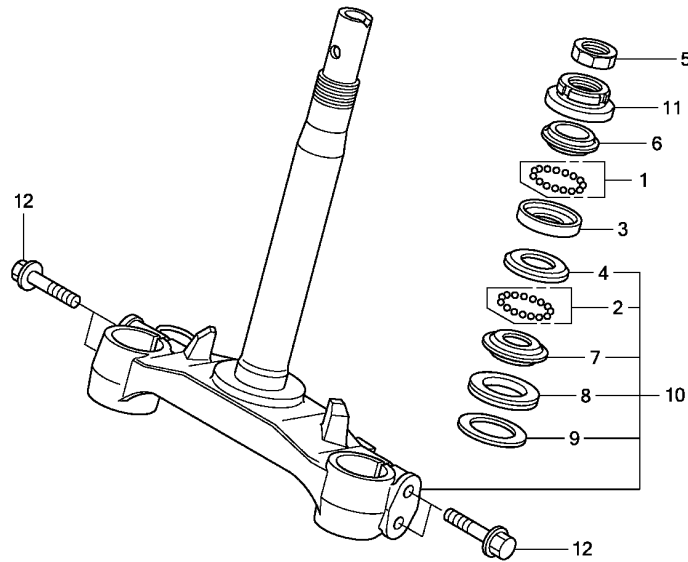

F-6

STEERING STEM

F 8

FR.

KVYMF0800

Ref. No.	L.O.N.	(Relative ref. Number) Description	F.R.T.
3	5101A0	RACE, STEERING BALL :UPPER ...	1.1
4	5101A1	RACE, STEERING BALL :LOWER ...	1.1
	5101C9	RACE, STEERING BALL :BOTH ....	1.1
6	5101A9	RACE, STEERING TOP CONE .....	0.7
7		(8,9)	
	5101B0	RACE, STEERING BOTTOM CONE ...	1.3
10	510100	STEM OR SHAFT ASSY., STEERING	1.1
11	5101B2	THREAD, STEERING HEAD TOP ....	0.7

Ref. No.	Part No.	Description	Reqd. QTY		Serial No.	Parts catalogue code
			ANC110 CCM9	ACC110 SCB		
1	06530-GBG-B20	BALL SET, STEEL, #6X23 .....	1	1		
2	06531-GBG-B20	BALL SET, STEEL, #6X29 .....	1	1		
3	50301-GN5-901	RACE, STEERING TOP BALL .....	1	1		
4	50302-GN5-900	RACE, STEERING BOTTOM BALL ..	1	1		
5	50306-GN5-900	NUT, STEERING STEM LOCK .....	1	1		
6	53211-GN5-900	RACE, STEERING TOP CONE .....	1	1		
7	53212-GN5-900	RACE, STEERING BOTTOM CONE ..	1	1		
8	53214-GN5-900	DUST SEAL, STEERING HEAD .....	1	1		
9	53215-GN5-900	WASHER, STEERING HEAD DUST				
		SEAL	1	1		
10	53219-KVY-910	STEM SUB ASSY., STEERING .....	1	-		
	53219-KVY-M00	.....	-	1		
11	53220-GN5-850	THREAD COMP., STEERING HEAD				
		TOP	1	1		
12	95801-10040-08	BOLT, FLANGE, 10X40 .....	4	4		