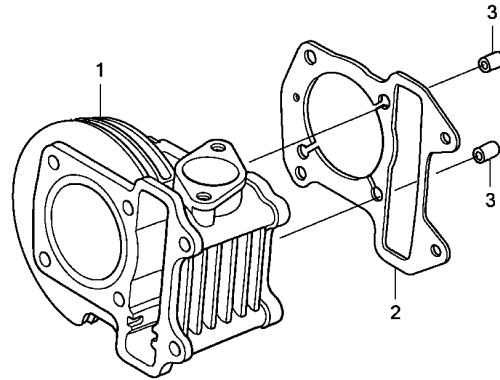

E-6

CYLINDER

D 8

←FR.

KVYME0600

Ref. No.	L.O.N.	(Relative ref. Number) Description	F.R.T.
1	1111A5	CYLINDER ..... .INCLUDES: Engine removal and installation	1.9
2	111102	GASKET, CYLINDER ..... .INCLUDES: Engine removal and installation	1.8

Ref. No.	Part No.	Description	Reqd. QTY		Serial No.	Parts catalogue code
			ANC110 CCM9	ACC110 SCB		
1	12100-KVY-900	CYLINDER COMP. ....	1	1		
2	12191-KVY-900	GASKET, CYLINDER .....	1	-		
	12191-KVY-901	.....	-	1		
3	90701-KFM-900	DOWEL PIN, SPECIAL, 8X14 .....	2	2		