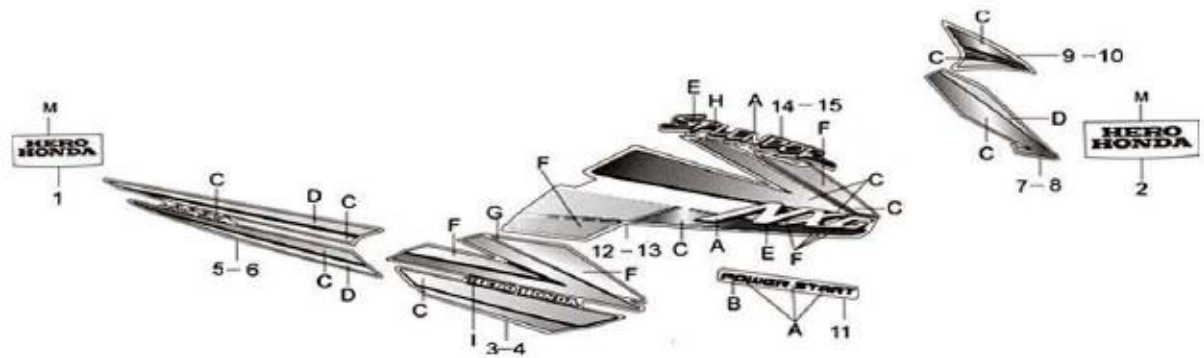

F-27-SELF  
STRIPES

Service Item

F.R.T.

BOM Of Group Number: F-27-SELF Model :: Splendor NXG (Mar, 2010)

Ref No.	Part Number	Description	Req.
7	86406-KVH-760ZA	STRIPE, A R. FR COWL (TYPE-1)	1
	86406-KVH-760ZB	STRIPE, A R. FR COWL (TYPE-2)	1
	86406-KVH-760ZC	STRIPE, A R. FR COWL (TYPE-3)	1
	86406-KVH-760ZE	STRIPE, A R. FR COWL (TYPE-4)	1
	86406-KVH-760ZF	STRIPE, A R. FR COWL (TYPE-5)	1
	86406-KVH-760ZG	STRIPE, A R. FR COWL (TYPE-6)	1

**SPECIFIED COLOUR CHART FOR STRIPE, A R FR. COWL**

SPECIFIED COLOUR TYPE	C	D	E	G	MAIN BODY COLOUR
1	NH-411M FORCE SILVER METALLIC	R-321 SPORTS RED	NH-1 BLACK	NH-1 BLACK	BLACK (NH-1) TYPE-1
2	NH-411M FORCE SILVER METALLIC	ENDURANCE VIOLET	NH-1 BLACK	NH-1 BLACK	BLACK (NH-1) TYPE-2
3	NH-411M FORCE SILVER METALLIC	REDDISH GRAY METALLIC	NH-1 BLACK	NH-1 BLACK	BLACK (NH-1) TYPE-3
4	NH-1 BLACK	GRAY METALLIC	NH-1 BLACK	TRANSPARENT	FORCE SILVER ME. (NH-411M)
5	NH-411M FORCE SILVER METALLIC	LIGHT BLUE	NH-1 BLACK	PB-374M VIBRANT BLUE BLAZING RED	VIBRANT BLUE ME. (PB-374M)
6	NH-411M FORCE SILVER METALLIC	BRIGHT RED	NH-1 BLACK	R-195C CANDY BLAZING RED	CANDY BLAZING RED (R-195C)