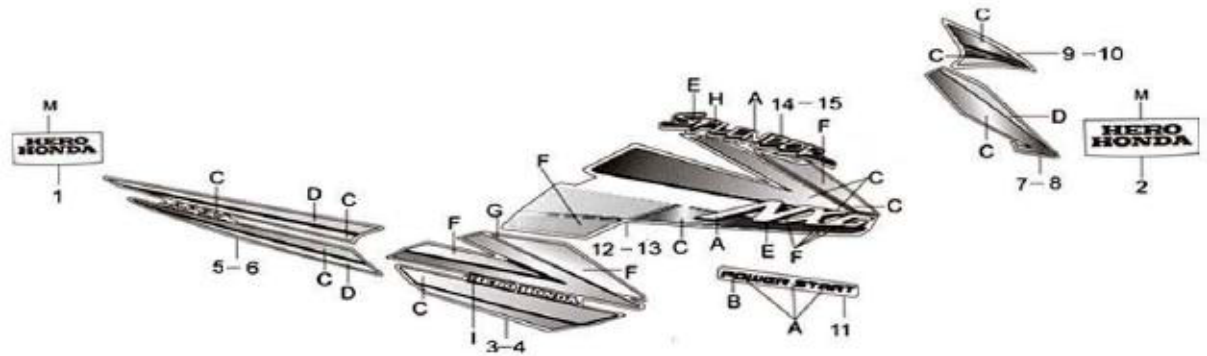

F-27-SELF
STRIPES

Service Item

F.R.T.

BOM Of Group Number: F-27-SELF Model :: Splendor NXG (Mar, 2010)

Ref No.	Part Number	Description	Req.
4	86116-KVH-760ZA	STRIPE, L, SIDE COVER (TYPE-1)	1
	86116-KVH-760ZB	STRIPE, L, SIDE COVER (TYPE-2)	1
	86116-KVH-760ZC	STRIPE, L, SIDE COVER (TYPE-3)	1
	86116-KVH-760ZE	STRIPE, L, SIDE COVER (TYPE-4)	1
	86116-KVH-760ZF	STRIPE, L, SIDE COVER (TYPE-5)	1
	86116-KVH-760ZG	STRIPE, L, SIDE COVER (TYPE-6)	1

SPECIFIED COLOUR CHART FOR STRIPE B, RIGHT FUEL TANK

SPECIFIED COLOUR TYPE	A	C	E	F	G	H	MAIN BODY COLOUR
1	NH-138 SHASHTA WHITE	NH-411M FORCE SILVER METALLIC	NH-1 BLACK	R-321 SPORTS RED	NH-1 BLACK	SHADOW GRAY	BLACK (NH-1) TYPE-1
							BLACK (NH-1) TYPE-2
							BLACK (NH-1) TYPE-3
							FORCE SILVER ME. (NH-411M)
							VIBRANT BLUE ME. (PB-374M)
							CANDY BLAZING RED (R-195C)