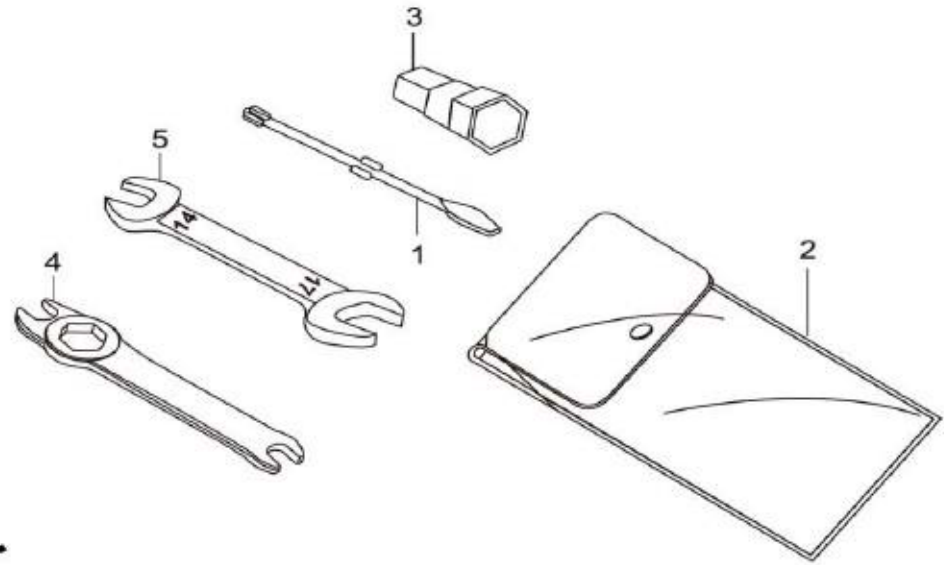

F-26
TOOLS

FR.

Service Item

F.R.T.

BOM Of Group Number: F-26 Model :: Splendor NXG (Mar, 2010)

| Ref No. | Part Number | Description | Req. |
|---------|---------------|--------------------------|------|
| 1 | 89102-KTC-900 | DRIVER NO. 2, PLUS-MINUS | 1 |
| 2 | 89216-KAG-910 | BAG, TOOL | 1 |
| 3 | 89216-KTC-900 | WRENCH, SPARKING PLUG | 1 |
| 4 | 89218-KVH-850 | EYE WRENCH 19 | 1 |
| 4A | 99007-45000 | PIN, SPANNER | 1 |
| 5 | 99001-14170 | SPANNER, 14 X 17 | 1 |