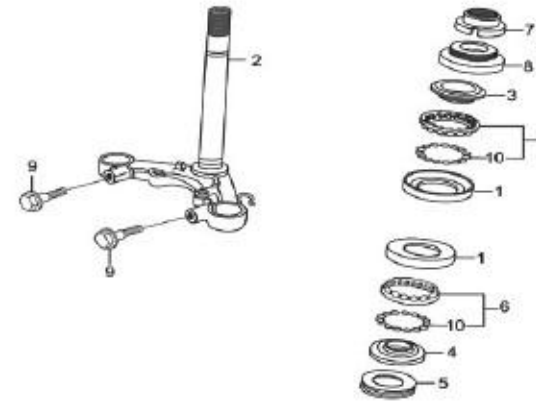

F-5
STEERING STEM

FR.

Service Item	F.R.T.	BOM Of Group Number: F-5 Model :: Splendor NXG (Mar, 2010)			
		Ref No.	Part Number	Description	Req.
RACE, STEERING BALL (ONE OR ALL)	0.8 --	1	50301-KTR-900	RACE, STEERING BALL	2
STEM COMP., STEERING	0.9	2	53200-KST-950	STEM, COMP., STEERING	1
RACE, STEERING TOP CONE	0.5	3	53211-268-010	RACE, STEERING TOP CONE	1
THREAD, STEERING HEAD TOP	--	4	53212-200-000	RACE, STEERING BOTTOM CONE	1
PLATE FR., NUMBER	--	5	53214-200-000	DUST SEAL, STEERING HEAD	1
BASE, FR. NUMBER PLATE	--	6	53215-KTR-900	BALL, ASSY. STEERING	2
		7	53221-KTR-900	THREAD, STEERING HEAD TOP	1
		8	53222-KTR-900	MUD GUARD, STEERING HEAD TOP	1
		9	95701-08040-00	BOLT, FLANGE, 8 X 40	2
		10	96211-08000	BALL STEEL 8 MM	16