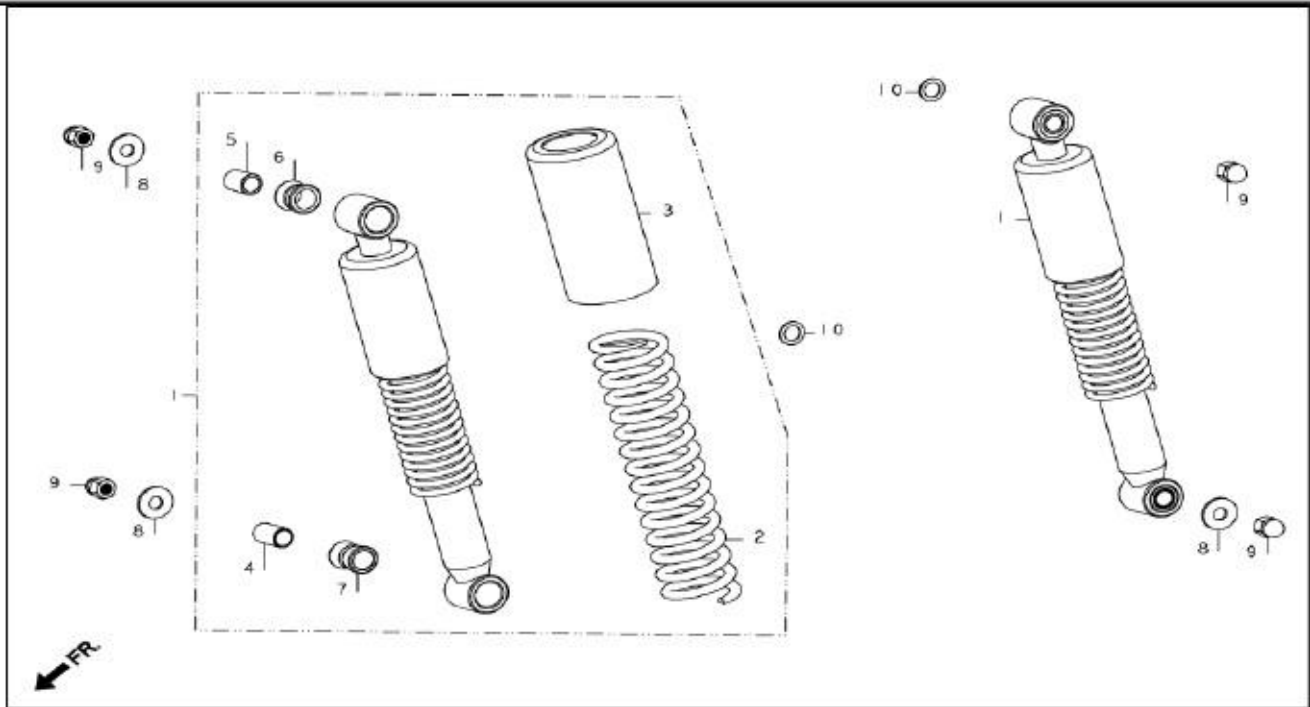

F-20
REAR CUSHION

Service Item	F.R.T.	BOM Of Group Number: F-20 Model :: Splendor (Dec, 1993)			
		Ref No.	Part Number	Description	Req.
CUSHION ASSY. RR. (CANDY RUBY RED)	0.2	1	52400-KCC-905ZA	CUSHION ASSY. RR. (CANDY RUBY RED)	2
(ONE OR ALL)	--		52400-KCC-905ZB	CUSHION ASSY. RR. (BLACK)	2
DAMPER COMP., RR.	0.4		52400-KCC-905ZC	CUSHION ASSY. RR. (CANDY MISTRAL BLUE)	2
(ADD 0.2 FOR EACH)	--		52400-KCC-905ZD	CUSHION ASSY. RR. (KORAKORUM GREY ME-U)	2
(INC. RELATIVE PART)	--	2	52401-KCC-900	SPRING RR CUSHION	2
		3	52490-KCC-905ZA	CASE RR CUSHION UPP. (CANDY RUBY RED)	2
			52490-KCC-905ZB	CASE RR CUSHION UPP. (BLACK)	2
			52490-KCC-905ZD	CASE RR CUSHION UPP. (K. GREY ME-U)	2
		4	52486-KAG-900	COLLAR ,RUBBER BUSH (UNDER)	2
		5	52486-056-000	COLLAR, RUBBER BUSH (UPPER)	2
		6	52489-399-600	BUSH ,RUBBER (UPPER)	2
		7	52495-098-000	BUSH, RUBBER (UNDER)	2
		8	90551-178-000	WASHER,SPL., 10MM	3
		9	94021-10020-0S	NUT, HEX., CAP,10MM	4
		10	94101-12000	WASHER, PLAIN, 12MM	2