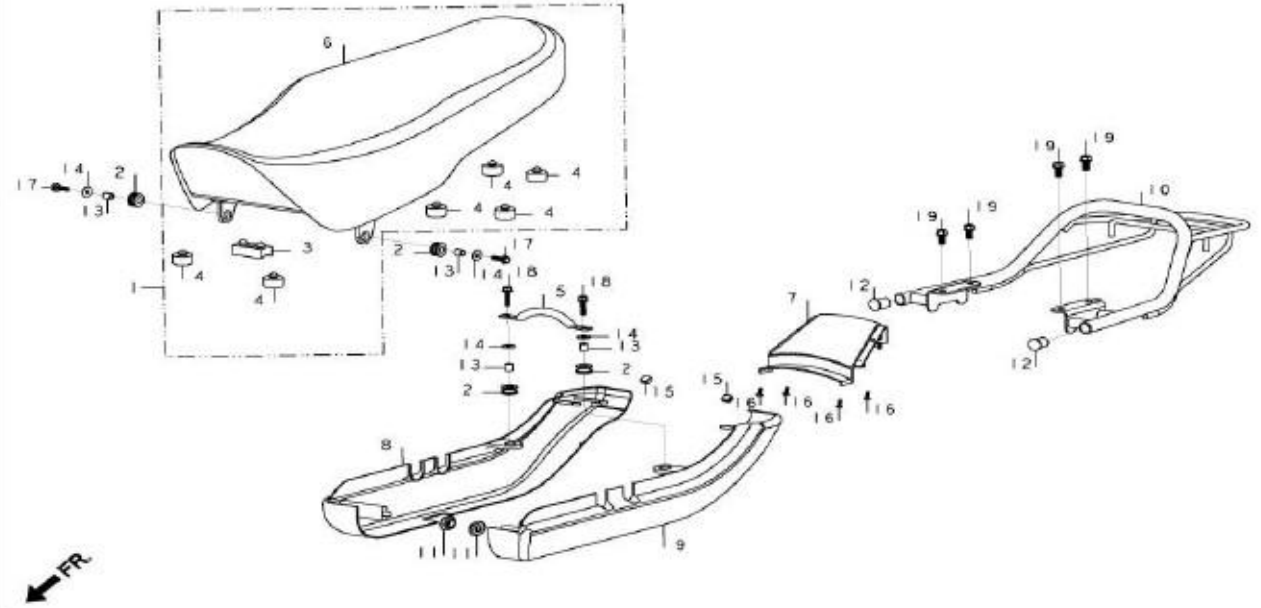

F-12
SEAT/REAR COWL/RR CARRIER

Service Item	F.R.T.	BOM Of Group Number: F-12 Model :: Splendor (Dec, 1993)			
		Ref No.	Part Number	Description	Req.
SEAT ASSY., DOUBLE	0.1	12	84103-KCC-900	CAP, CARRIER RR.	2
COWL R/L SIDE	--	13	84702-KCC-900	COLLAR, STAY NO. PLATE SET	4
CARRIER, RR.	--	14	90563-355-000	WASHER, WHEEL, 6 MM	4
		15	90810-KCC-910	RUBBER, STOPPER	2
		16	93913-24120	SCREW, TAPPING, 4 X 10	4
		17	95701-06020-08	BOLT, FLANGE, 6 X 20	2
		18	95701-06025-18	BOLT, FLANGE, 6 X 25	2
		19	95701-08016-00	BOLT, FLANGE, 8X16	4