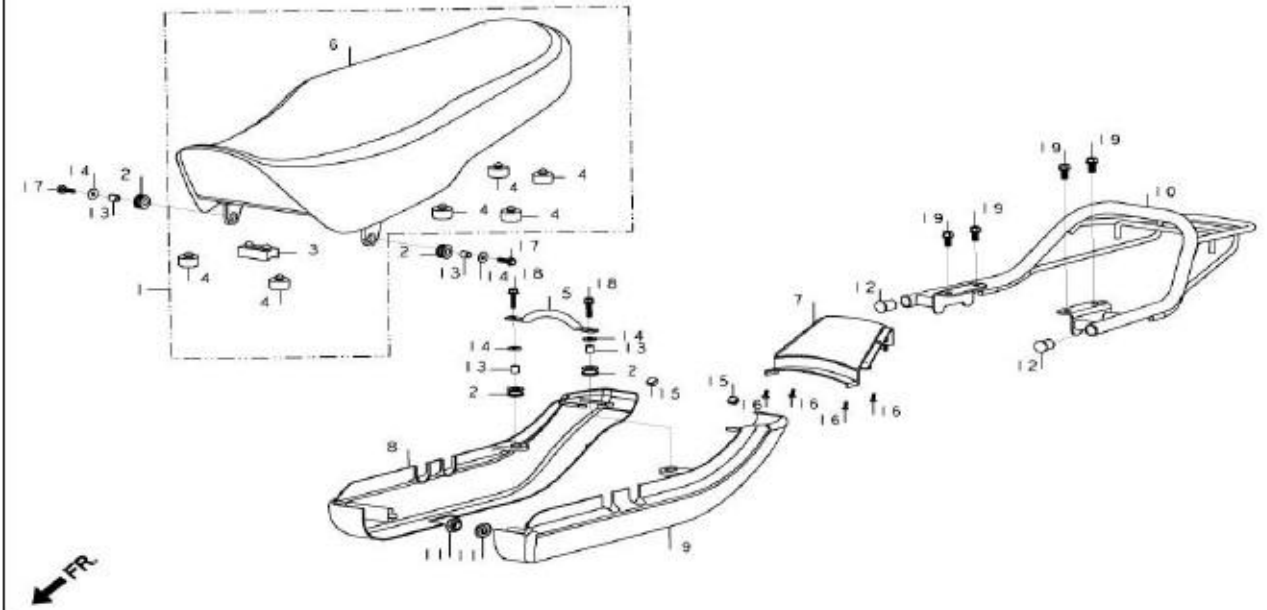

F-12
SEAT/REAR COWL/RR CARRIER

Service Item	F.R.T.	BOM Of Group Number: F-12 Model :: Splendor (Dec, 1993)			
		Ref No.	Part Number	Description	Req.
SEAT ASSY., DOUBLE	0.1	1	77200-KCC-900	SEAT ASSY., DOUBLE	1
COWL R/L SIDE	--	2	77202-KCC-900	RUBBER, SEAT MOUNTING	4
CARRIER, RR.	--	3	77204-KCC-900	RUBBER, `A` SEAT SETTING	1
		4	77206-KCC-900	RUBBER, SEAT CUSHION	6
		5	77215-KCC-900	CROSS PIPE	1
		6	77230-KCC-900	COVER, SEAT ASSY.	1
		7	77236-KCC-905ZA	COWL CENTER RR (CANDY RUBY RED)	1
			77236-KCC-905ZB	COWL CENTER RR (BLACK)	1
			77236-KCC-905ZC	COWL CENTER RR (CANDY MISTRAL BLUE)	1
			77236-KCC-905ZD	COWL CENTER RR (KARAKORAM GREY ME-U)	1
		8	77246-KCC-905ZA	COWL R. SIDE (CANDY RUBY RED)	1
			77246-KCC-905ZB	COWL R. SIDE (BLACK)	1
			77246-KCC-905ZC	COWL R. SIDE (CANDY MISTRAL BLUE)	1
			77246-KCC-905ZD	COWL R. SIDE (KARAKORUM GREY ME-U)	1
		9	77256-KCC-905ZA	COWL L. SIDE (CANDY RUBY RED)	1
			77256-KCC-905ZB	COWL L. SIDE (BLACK)	1
			77256-KCC-905ZC	COWL L. SIDE (CANDY MISTRAL BLUE)	1
			77256-KCC-905ZD	COWL L. SIDE (KARAKORUM GREY ME-U)	1
		10	81200-KCC-900	CARRIER, RR	1
		11	83551-300-000	GROMMET, AIR CLEANER CASE	2