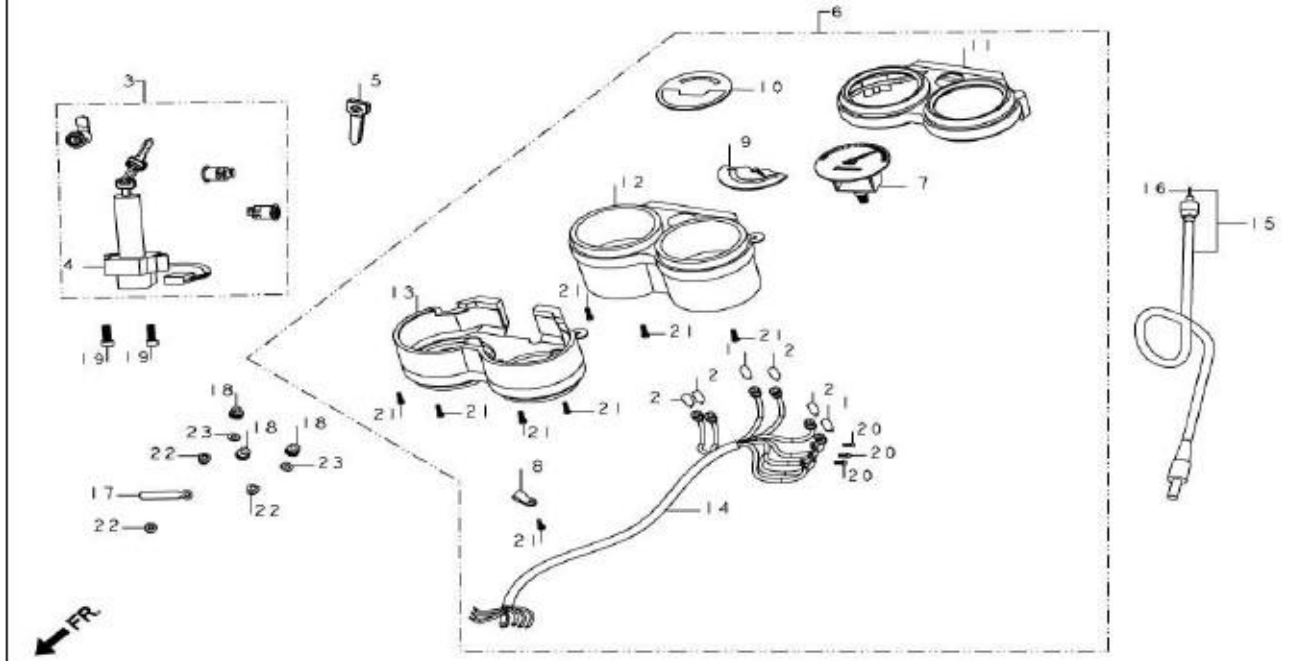

F-2V
SPEEDOMETER/CABLE/KEY SET (WITH VISOR)

Service Item	F.R.T.	BOM Of Group Number: F-2V Model :: Splendor (Dec, 1993)			
		Ref No.	Part Number	Description	Req.
KEY SET	1.1				
SWITCH ASSY. COMB & LOCK	0.4	20	90108-GN2-000	SCREW, WASH., 3 X 10	3
METER ASSY., COMBINATION	0.3	21	93913-24320	SCREW TAPPING, 4 X 14	8
SPEEDO METER COMP.	0.5	22	94021-06070-0S	NUT HEX., CAP 6 MM	3
FUEL METER COMP.,	--	23	94103-06700	WASHER, PLAIN, 6 MM	2
CASE, UPPER ASSY.,	--				
CASE, UNDER ASSY.,	--				
SOCKET COMP.,	--				
CABLE ASSY., SPEEDOMETER	--				
CABLE, INNER	0.1				