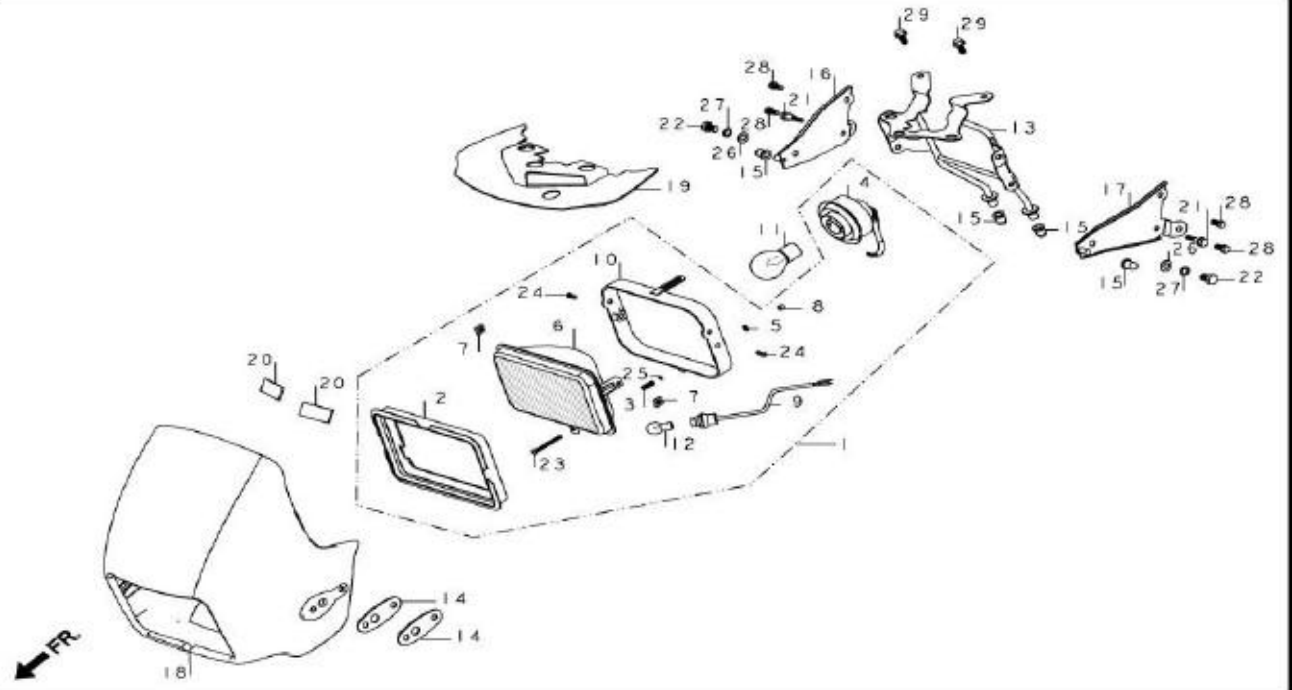

F-1V
HEADLIGHT (WITH VISOR)

Service Item	F.R.T.	BOM Of Group Number: F-1V Model :: Splendor (Dec, 1993)			
		Ref No.	Part Number	Description	Req.
HEADLIGHT ASSY.	0.1				
BULB, HEADLIGHT	--	19	83402-KCC-900	PANEL , INNER	1
DASH BULB	--	20	83407-KCC-902	CUSHION, FR. VISOR	2
SOCKET ASSY., HEAD LIGHT	0.2	21	90112-SB4-000	BOLT, FLANGE, 6 X 14	2
SOCKET ASSY., POSITION LIGHT	--	22	92000-08012-0A	BOLT, HEX. ,8 X 12	2
UNIT, HEADLIGHT	--	23	93500-04040-0H	SCREW, PAN, 4 X 40	1
(INC. RELATIVE PART)	--	24	93500-05010-1H	SCREW, PAN, 5 X 10	2
STAY HEADLIGHT BRACKET	--	25	94101-04800	WASHER ,PLAIN ,4MM	1
STAY R/L HEADLIGHT	--	26	94101-08000	WASHER, PLAIN, 8MM	2
VISOR FR.	--	27	94111-08000	WASHER, SPRING, 8MM	2
PANEL INNER	--	28	95701-06012-08	BOLT, FLANGE, 6 X 12	4
		29	96001-06016-07	BOLT, FLANGE, SH. 6 X 16	2