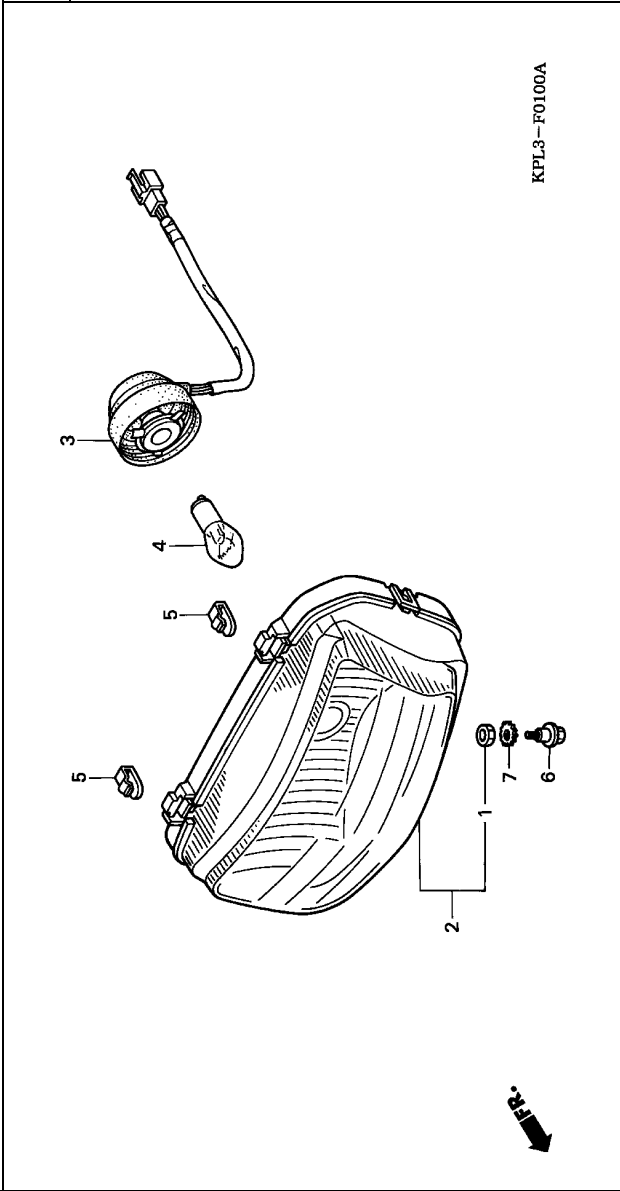

HEADLIGHT

Ref. No.	L.O.N.	(Relative ref. Number)	Description	F.R.T.
2	6161A7	HEADLIGHT UNIT	0.3
3	6161B1	SOCKET, HEADLIGHT	0.2
4	616118	BULB, HEADLIGHT	0.2

Ref. No.	Part No.	Description	Reqd. QTY	Serial No.	Parts catalogue code
			SCV100CM		
1	33101-KPL-901	NUT, SPECIAL	2		
2	33120-KPL-901	HEADLIGHT UNIT	1		
3	33120-KPL-841	1		
3	33130-KPL-901	SOCKET COMP., HEADLIGHT	1		
4	34901-KEM-900	BULB, HEADLIGHT (12V 35/35W)	1		
5	34901-KRB-900	1		
5	53209-GAH-000	CLIP, HEADLIGHT	2		
6	90101-GJ6-000	BOLT, ADJUSTING	1		
7	90103-GW3-980	1		
7	90307-GW3-980	WASHER, LOCK, 6MM	1		