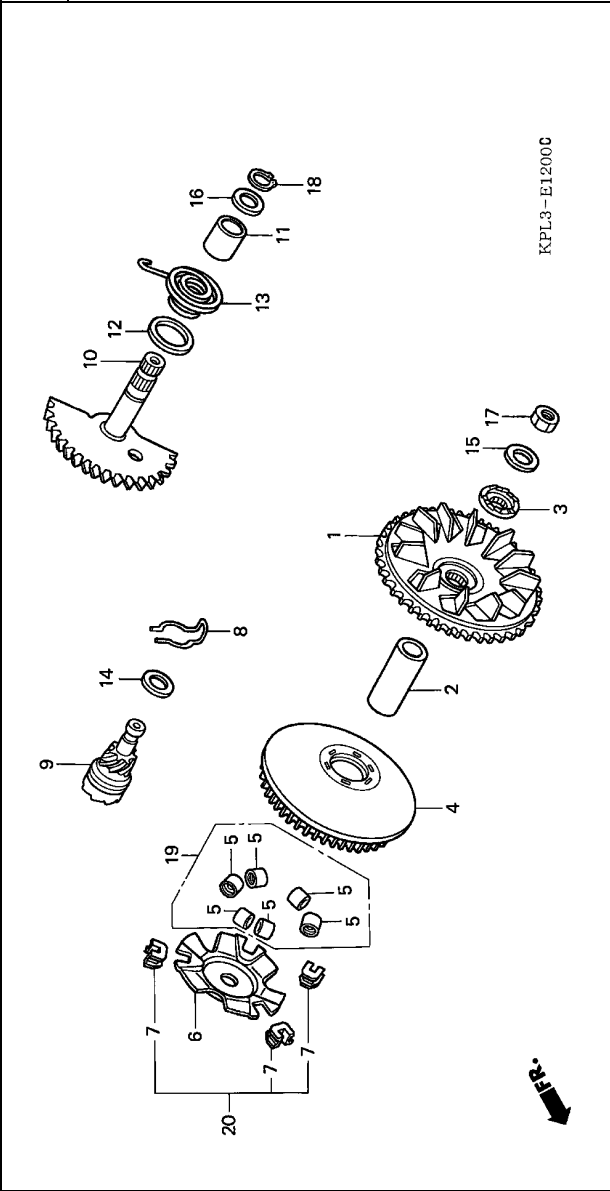

Ref. No.	L.O.N.	(Relative ref. Number)	Description	F.R.T.
1	2111A0	(3)	FACE, DRIVE	0.5
4	2111A1	(2)	FACE, MOVABLE DRIVE	0.5
9	1121A9	(8,14)	GEAR, KICK STARTER DRIVEN	0.4
10	1121A2		SPINDLE, KICK STARTER	0.5
13	112103		SPRING, KICK STARTER RETURN	0.5
19	2111A4	(6,20)	ROLLER, WEIGHT	0.5

Ref. No.	Part No.	Description	Reqd. QTY	Serial No.	Parts catalogue code
			SCV/100CM		
1	22102-KPL-900	FACE COMP., DRIVE	1	-	
2	22102-KPL-901	BOSS, DRIVE FACE	1	-	
3	22109-KPL-900	RATCHET, STARTER	1	-	
4	22110-KPL-900	FACE COMP., MOVABLE DRIVE	1	-	
5	22121-KPL-900	ROLLER COMP., WEIGHT	6	6	
6	22131-KPL-900	PLATE, RAMP	1	1	
7	22132-KPL-900	PIECE, SLIDE	3	3	
8	28223-GCC-000	SPRING, KICK DRIVEN GEAR	1	1	
9	28230-KPL-900	GEAR COMP., KICK DRIVEN	1	1	
10	28250-KPL-900	SPINDLE COMP., KICK STARTER	1	-	
	28250-KPL-840		-	1	
11	28253-KPL-900	BUSH, KICK SPINDLE	1	1	
12	28255-KPL-900	COLLAR, KICK BOSS	1	1	
13	28281-GCC-000	SPRING, KICK RETURN	1	1	
14	90412-329-000	WASHER, THRUST, 10MM	1	1	
15	90426-KBN-900	WASHER, SPECIAL, 12MM	1	1	
16	90451-KPL-900	WASHER, KICK SPINDLE	1	1	
17	94001-12200-0S	NUT, HEX., 12MM	1	1	
18	94511-14000	CIRCLIP, EXTERNAL, 14MM	1	1	
19	22123-KPL-940	ROLLER SET, WEIGHT	(1)	-	MX
	22123-KPL-305		(1)	-	MX
20	22011-KPL-940	PIECE SET, SLIDE	(1)	-	MX