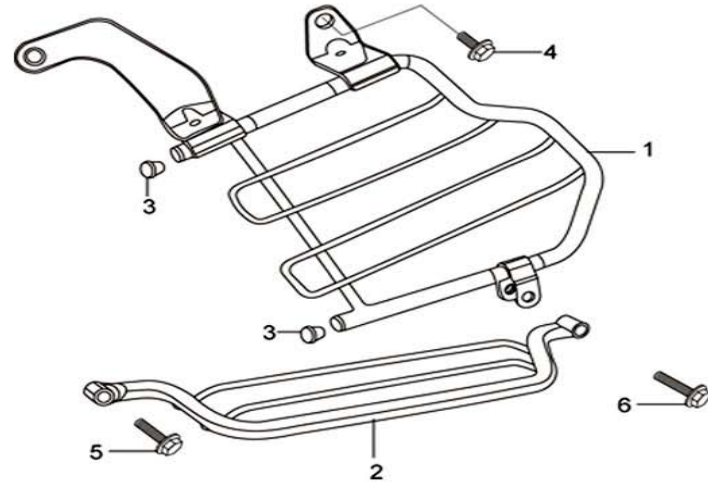

F-29
GUARD SARI

FR.

Service Item	F.R.T.	BOM Of Group Number: F-29 Model :: Passion PRO (Special Edition)			
* GUARD SARI.	--	Ref No.	Part Number	Description	Req.
		1	51103-KWA-940	GUARD, SAREE	1
		2	51104-KST-940	STEP WOMEN	1
		3	51106-KCC-900	CAP, GUARD SARI	2
		4	95701-08016-00	BOLT, FLANGE, 8X16	1
		5	95701-08028-00	BOLT FLANGE, 8 X 28	1
		6	95701-08035-00	BOLT, FLANGE, 8 X 35	1