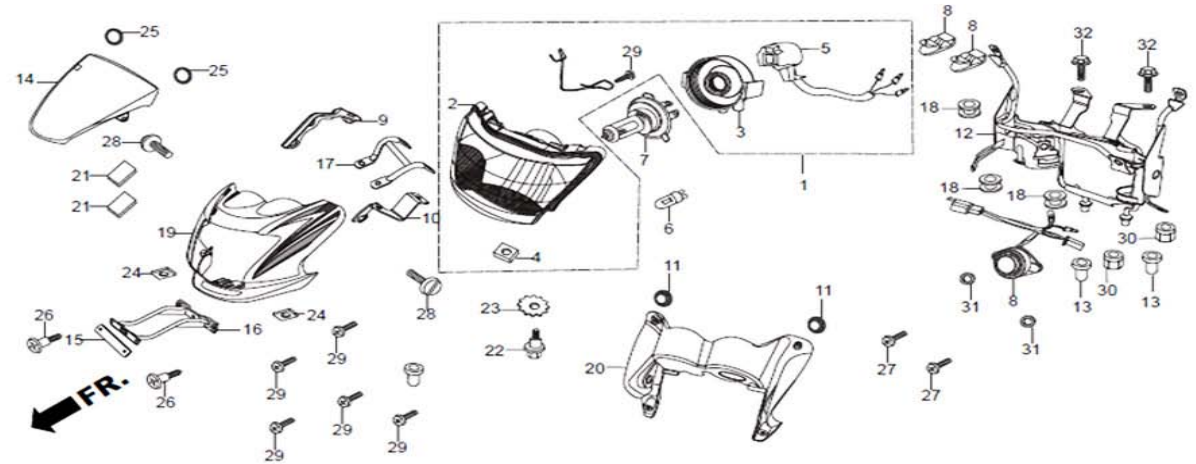

F-1V
HEAD LIGHT / FR.VISOR

Service Item	F.R.T.	BOM Of Group Number: F-1V Model :: Passion PRO (Special Edition)			
		Ref No.	Part Number	Description	Req.
HEAD LIGHT ASSY.,	0.1	1	3310A-KWA-830	LIGHT ASSY., HEAD (W/O BULB)	1
UNIT, HEADLIGHT	--	2	33120-KCC-690A	UNIT, HEADLIGHT	1
(INC. RELATIVE PART)	--	3	33126-KCC-730	RUBBER COVER	1
BULB, HEADLIGHT	--	4	33128-GBL-000	NUT, SPECIAL	1
SOCKET ASSY., HEADLIGHT	0.2	5	33130-KWA-831	SOCKET COMP., HEAD LIGHT	1
SOCKET ASSY., POSITION LIGHT	--	6	33301-KVE-900	BULB, WEDGE BASE (T10, 12V-5W)	1
STAY HEADLIGHT BRACKET	--	7	34901-KSP-910	BULB, HEAD LIGHT	1
PLATE, FR. NUMBER	--	8	53209-GAH-000	CLIP, HEADLIGHT	2
PANEL, INNER	--	9	61302-KWA-830	STAY, 'R' FR. SCREEN	1
		10	61303-KWA-830	STAY, 'L' FR. SCREEN	1
		11	61306-KWA-940	PLUG PANNEL SET	2
		12	61311-KWA-830	STAY, FR. VISOR	1
		13	61312-149-300	BOOT, HEADLIGHT BRACKET	2
		14	6410A-KWA-830	WIND SCREEN SUB ASSY	1
		15	64310-198-D20A	PLATE, FRONT NUMBER	1
		16	64315-KWA-940	STAY FRONT NUMBER PLATE	1
		17	64316-KWA-940	STAY FRONT VISOR LOWER	1
		18	80101-443-000	RUBBER, RR. FENDER CUSHION	3
		19	83400-KWA-700	SET, FR.VISOR	1
		20	83402-KWA-830	PANNEL, INNER	1