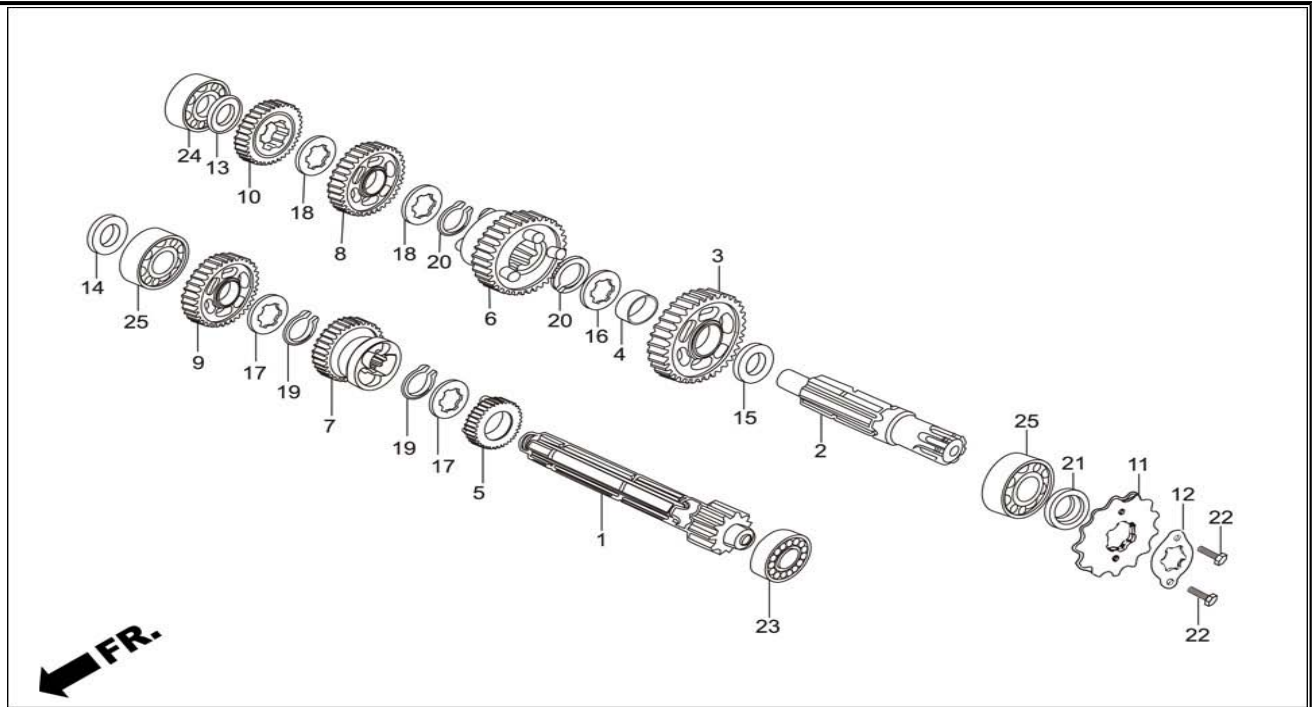

E-10 TRANSMISSION

Service Item	F.R.T.	BOM Of Group Number: E-10 Model :: Passion PRO (Special Edition)			
		Ref No.	Part Number	Description	Req.
MAIN SHAFT (INCLUDING RELATIVE PART)	3.8	1	23211-GF6-000	MAIN SHAFT (11T)	1
COUNTER SHAFT (INCLUDING RELATIVE PART)	--	2	23221-GF6-000	COUNTER SHAFT	1
(WHEN SERVICING COMP., UNIT)	--	3	23421-GB4-770	GEAR, COUNTER SHAFT LOW (35T)	1
F.R.T IS 4.0	--	4	23422-GB4-770	BUSH, 20 X 9	1
SPROCKET DRIVE	0.2	5	23431-GN5-910	GEAR, MAIN SHAFT SECOND (17T)	1
		6	23441-GB4-770	GEAR, COUNTER SHAFT SECOND (29T)	1
		7	23451-GK4-760	GEAR, MAIN SHAFT THIRD (21T)	1
		8	23461-GK4-760	GEAR, COUNTER SHAFT THIRD (26T)	1
		9	23471-GN5-910	GEAR, MAIN SHAFT FOURTH (24T)	1
		10	23481-HF7-000	GEAR, COUNTER SHAFT FOURTH (23T)	1
		11	23801-178-000	SPROCKET, DRIVE, (14T)	1
		12	23802-040-000	PLATE, DRIVE SPROCKET FIXING	1
		13	90451-GF6-000	WASHER THRUST 12MM	1
		14	90451-198-000	WASHER, THRUST, 17 MM	1
		15	90452-GB4-770	WASHER, THRUST, 17MM	1
		16	90461-GB4-770	WASHER, SPLINE, 20 X 1.2	1
		17	90461-035-000	WASHER, SPLINE, 17 MM	2
		18	90461-459-000	WASHER, SPLINE, 20 MM	2
		19	90601-001-000	CIRCLIP, EXTERNAL, 17MM	2
		20	90601-459-000	CIRCLIP, 20 MM	2