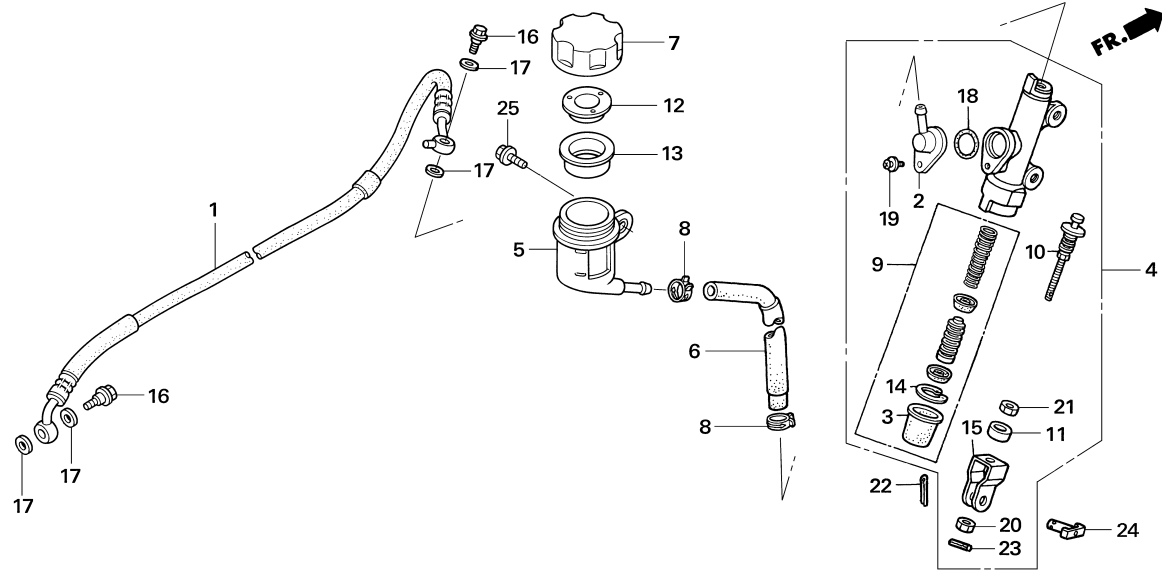

Block No.

**F-10**

**REAR BRAKE MASTER CYLINDER**

2006 NSF100

Ref. No.	Part No.	Description	Reqd. No.	Remarks
20	94001-08000-0S	NUT, 8MM .....	1	
21	94002-08000-0S	NUT, 8MM .....	1	
22	94201-20150	PIN, SPLIT, 2.0X15 .....	1	
23	94305-20102	PIN, SPG, 2.0X10 .....	1	
24	95015-54000	PIN D, JOINT .....	1	
25	96001-06014-00	BOLT, FLANGE 6X14 .....	1	