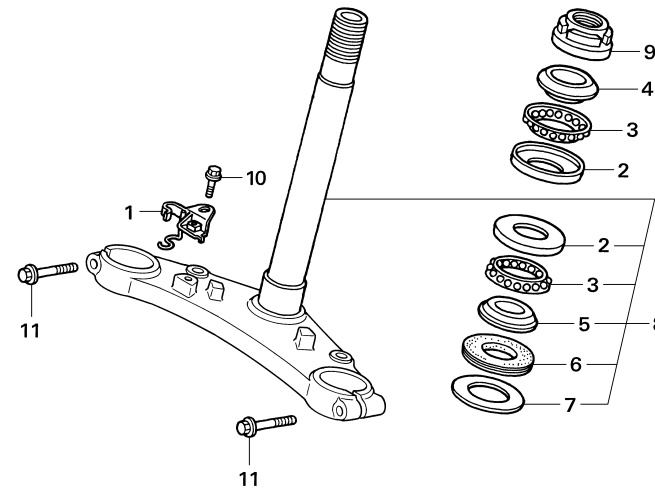

Block No.

F-5
STEERING STEM

2006 NSF100

Ref. No.	Part No.	Description	Reqd. No.	Remarks
1	45127-GAA-010	CLIP, BRAKE HOSE	1	
2	50301-041-010	RACE, STEERING BALL	2	
3	53210-GS9-003	BALL ASSY., STEERING STEEL	2	
4	53211-028-010	RACE, STEERING TOP CONE	1	
5	53212-030-010	RACE, STEERING BOTTOM CONE	1	
6	53214-001-010	DUST SEAL, STEERING HEAD	1	
7	53215-001-000	WASHER, STEERING HEAD DUST SEAL	1	
8	53219-GT4-J00	STEM SUB ASSY., STEERING	1	
9	53220-074-000	THREAD COMP., STEERING HEAD	1	
10	95701-06012-07	BOLT, FLANGE, 6X12	1	
11	96300-08032-07	BOLT, FLANGE, 8X32	2	