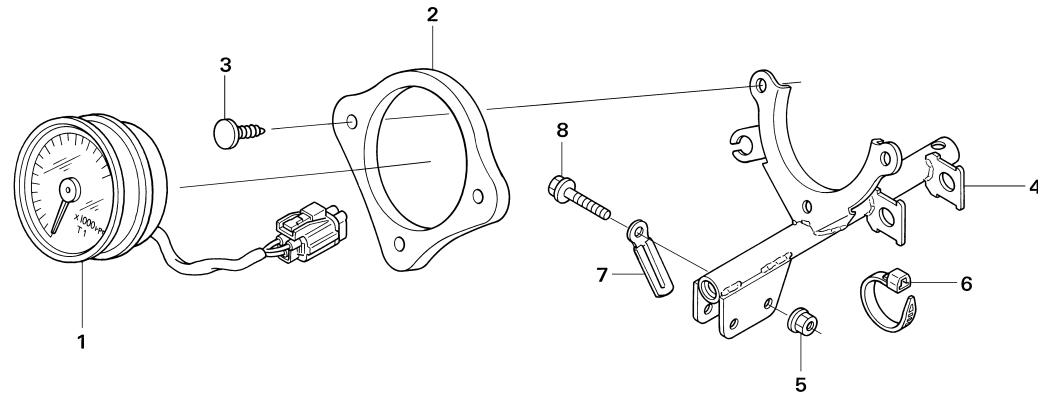

Block No.

**F-1
METER**

2006 NSF100

Ref. No.	Part No.	Description	Reqd. No.	Remarks
• 1	37250-NF4-771	TACHO METER ASSY.....	1	
• 2	50815-NX1-000	PANEL, METER	1	
• 3	50816-NX4-000	CLIP, XMAS TREE	3	
• 4	64501-NX2-000	STAY COMP., FR. COWL.....	1	
5	90301-473-003	NUT, U, 6MM.....	2	
6	90651-KV6-003	BAND, WIRE	1	
7	91413-679-000	CLIP, 2X70.....	1	
8	95801-06035-00	BOLT, FLANGE, 6X35	2	