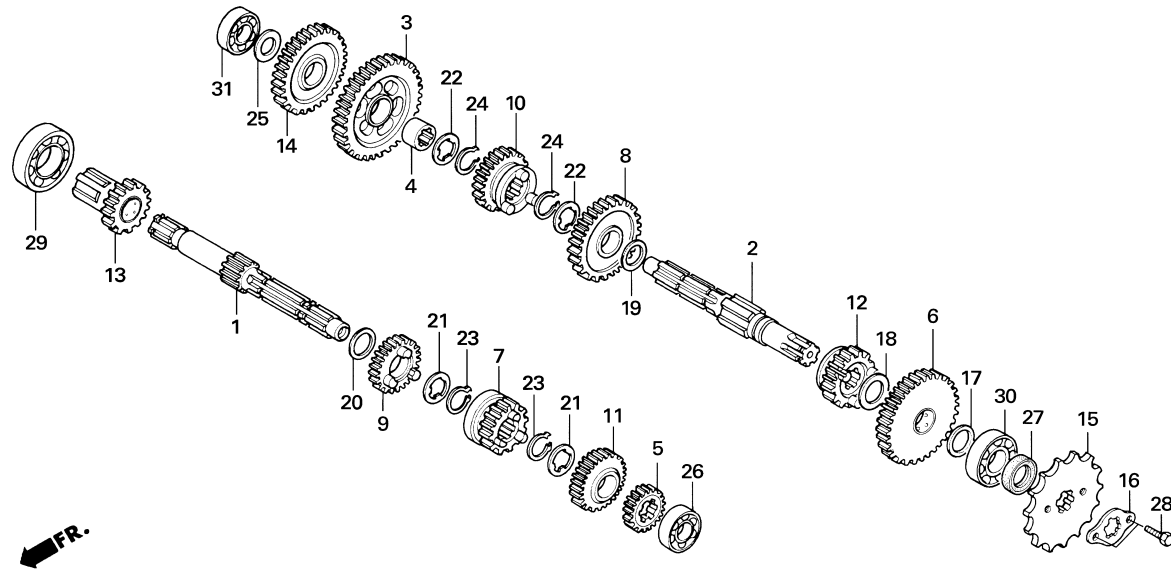

Block No.

**E-13  
TRANSMISSION**

2006 NSF100

Ref. No.	Part No.	Description	Reqd. No.	Remarks
21	90461-115-000	WASHER, SPLINE, 17MM .....	2	
22	90461-436-000	WASHER, SPLINE, 18MM .....	2	
23	90601-001-000	CIRCLIP, EXTERNAL, 17MM .....	2	
24	90601-030-000	CIRCLIP, 18MM .....	2	
25	90608-072-000	WASHER, 12MM .....	1	
26	91002-436-004	BEARING, RADIAL BALL, 6201U (KOYO).....	1	
27	91203-035-005	OIL SEAL, 17X29X5(NOK).....	1	
28	92101-06010-0A	BOLT, HEX., 6X10 .....	2	
29	96100-60050-00	BEARING, RADIAL BALL, 6005 .....	1	
30	96100-62030-00	BEARING, RADIAL BALL, 6203 .....	1	
31	96140-62010-00	BEARING, RADIAL BALL, 6201U.....	1	