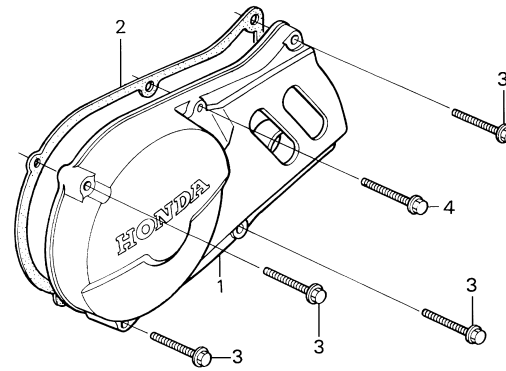

Block No.

## LEFT CRANKCASE COVER

2006 NSF100

Ref. No.	Part No.	Description	Reqd. No.	Remarks
1	11341-GN1-872	COVER, L. CRANKCASE .....	1	
2	11394-KN4-750	GASKET, L. CRANKCASE COVER.....	1	
3	96001-06035-00	BOLT, FLANGE, 6X35 .....	4	
4	96001-06050-00	BOLT, FLANGE, 6X50 .....	1	