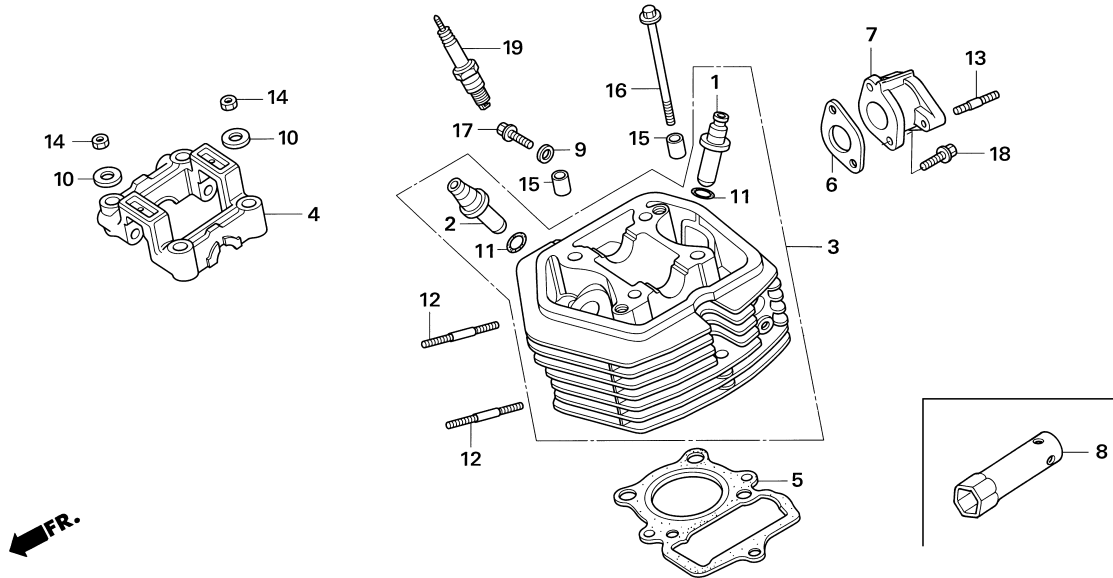

Block No.

**E-2**  
**CYLINDER HEAD**

2006 NSF100

Ref. No.	Part No.	Description	Reqd. No.	Remarks
19)	98056-57718	PLUG, SPARK (CR7HSA)(NGK) .....	1	
	98056-57726	PLUG, SPARK (U22FSR-U)(DENSO) .....	1	
	98056-58718	PLUG, SPARK (CR8HSA)(NGK) .....	(1)	
	98056-58726	PLUG, SPARK (U24FSR-U)(DENSO) .....	(1)	