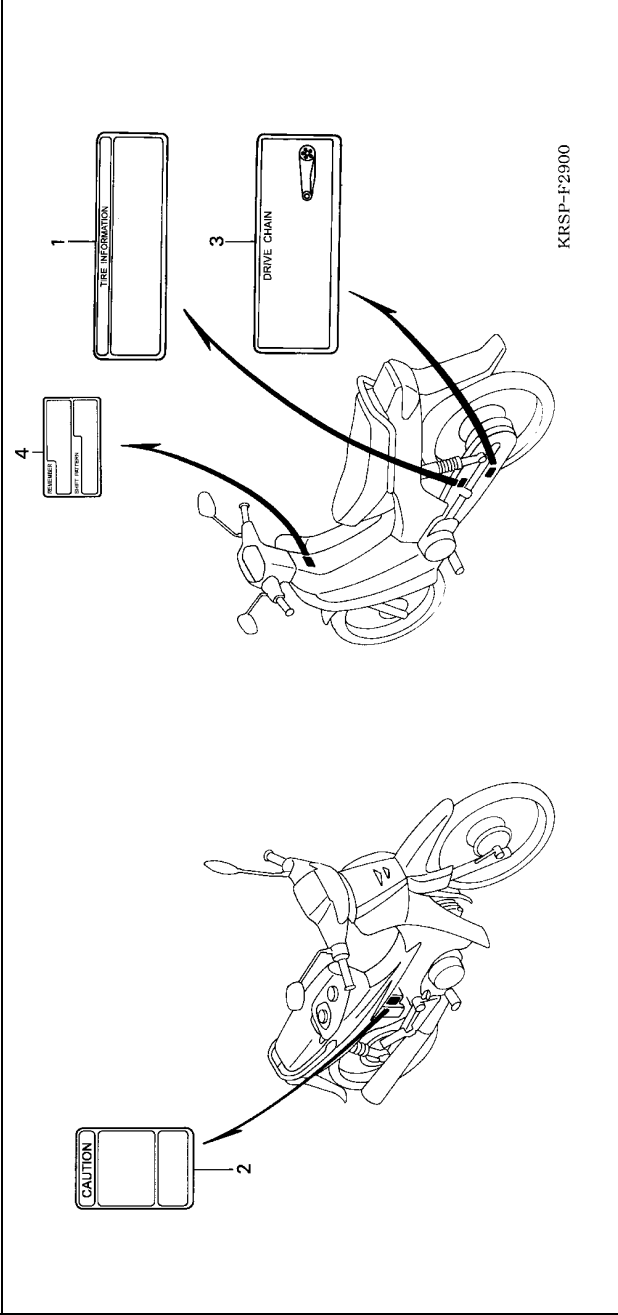

F-29

CAUTION LABEL

H10

Service item F.R.T. ---
 NOT INFORMATION

Ref. No.	Part No.	Description	Reqd. QTY	Serial No.	Parts catalogue code
1	87505-KRS-W00	LABEL, TIRE	1		
2	87506-KEV-900	MARK, BATTERY CAUTION	1		
3	87507-GBG-W00	LABEL, DRIVE CHAIN	1		
4	87560-KW7-950ZB	MARK, DRIVE CAUTION *TWHITE*	1		
			3	NF100M NF100MM	
			4		