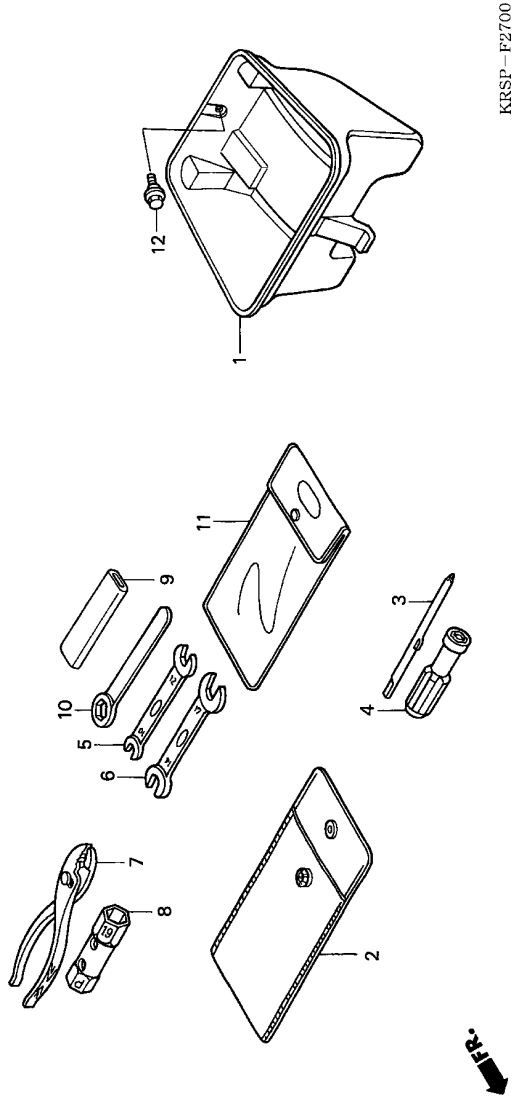

Service item F.R.T.  
 BOX COMP., UTILITY ..... 0.1

Ref. No.	Part No.	Description	Reqd. QTY	Serial No.	Parts catalogue code
1	80150-KEV-880	BOX, UTILITY .....	1		
2	83642-171-000	BAG, OWNERS MANUAL .....	1		
3	89102-538-000	SHAFT, SCREW DRIVER .....	1		
4	89103-538-000	GRIP .....	1		
5	89211-KGH-900	SPANNER, 10X12 .....	1		
6	89212-KGH-900	SPANNER, 14X17 .....	1		
7	89213-KGH-900	PLIERS, 135 .....	1		
8	89216-GBG-770	WRENCH, SPARK PLUG .....	1		
9	89217-KGH-900	HANDLE, EYE WRENCH .....	1		
10	89218-KGH-900	WRENCH, EYE, 19 .....	1		
11	89219-KGH-900	BAG, TOOL, 160MM .....	1		
12	90111-162-000	BOLT, FLANGE, 6MM .....	1		