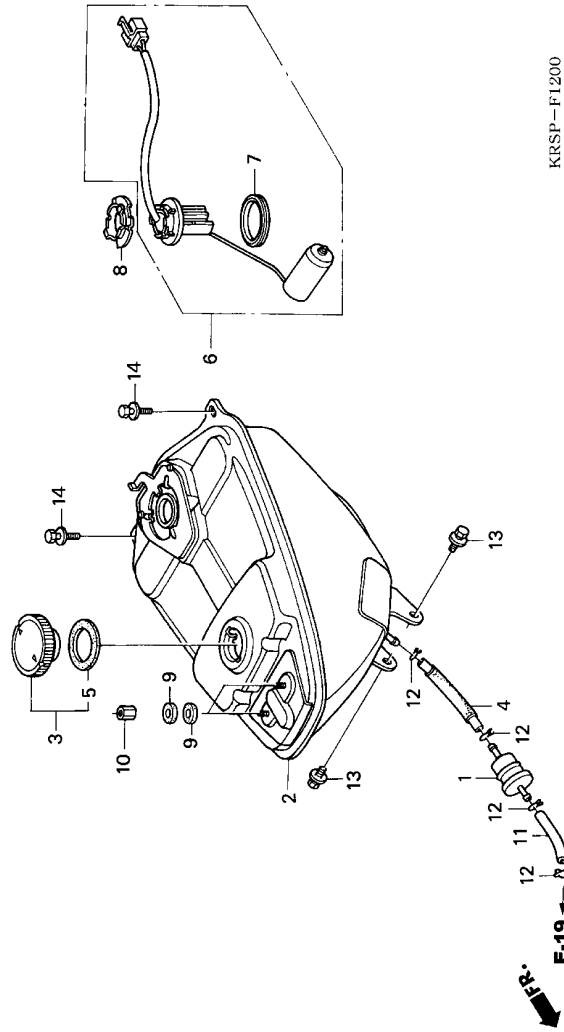

Service item

F.R.T.

STRAINER COMP., FUEL 0.2
 FUEL UNIT SET 0.4
 .TANK ASSY., FUEL

Ref. No.	Part No.	Description	Reqd. QTY	Serial No.	Parts catalogue code
1	16910-KFM-902	STRAINER COMP., FUEL	1		
2	17500-KRS-900	TANK ASSY., FUEL	1		
3	17620-KEV-900	CAP COMP., FUEL FILLER	1		
4	17630-KRS-W00	TUBE, FUEL, 5.3X350	1		
5	17631-KEV-900	PACKING, FUEL FILLER CAP	1		
6	37010-KEV-900	FUEL UNIT SET	1		
7	37010-KEV-910	1		
8	37801-GA7-700	PACKING, BASE	1		
9	37802-GA7-700	RETAINER, FUEL UNIT	1		
10	77207-GM5-910	RUBBER B, SEAT MOUNTING	4		
11	94001-06070-0S	NUT, HEX., 6MM	2		
12	95001-55070-40	TUBE, FUEL, 5.3X70	1		
13	95001-55070-40	CLIP, TUBE (B10)	4		
14	95701-08016-00	BOLT, FLANGE, 6X12	2		
		BOLT, FLANGE, 8X16	2		