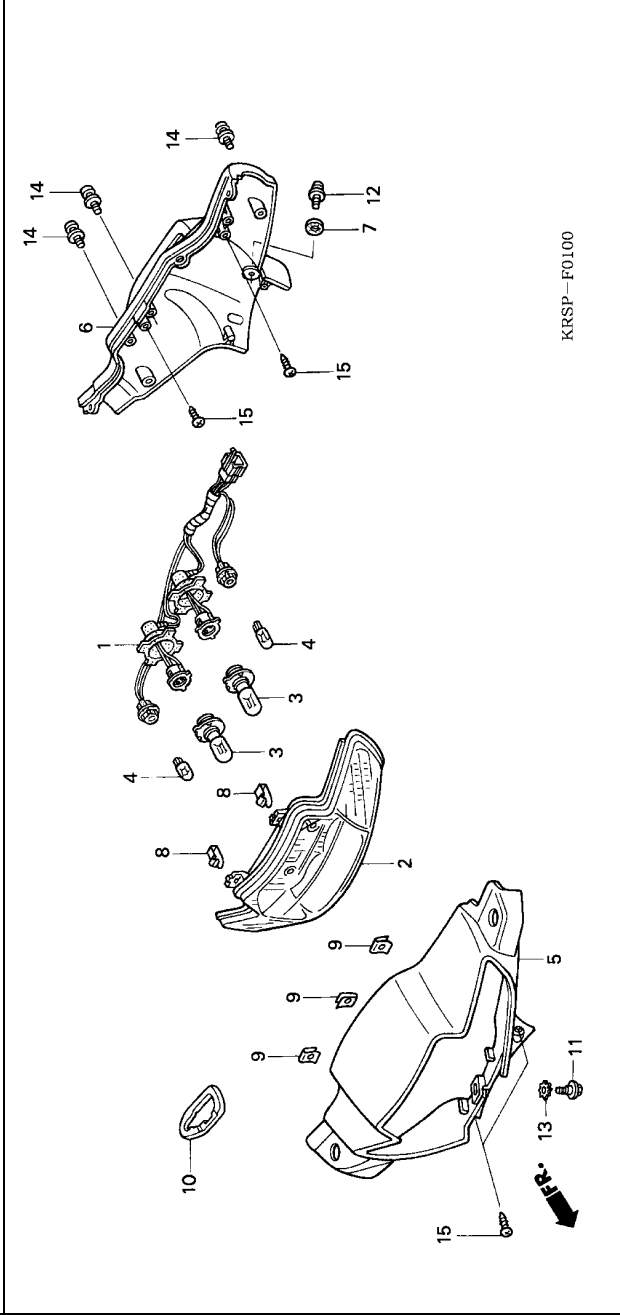

# F-1

Service item	F.R.T.
BULB, HEADLIGHT	0.2
(SAME TIME FOR TWO UNITS OR MORE)	
COMBINATION UNIT, FR.	0.3
COVER, FR. HANDLE	
SOCKET ASSY., FR. COMBINATION	
COVER, HANDLE RR.	0.4

Ref. No.	Part No.	Description	Reqd. QTY	Serial No.	Parts catalogue code
1	33105-KFL-D21	SOCKET ASSY., FR. COMBINATION	1	1	
2	33110-KFL-D21	COMBINATION UNIT, FR.	1	1	
3	34901-KRS-901	BULB, HEADLIGHT (12V 35/35W)	2	2	
4	34905-KAN-W01	BULB, WINKER (12V 10W)	2	2	
5	53205-KFL-D21ZD	COVER, FR. HANDLE	-	-	
	*PB305P*PEARL MILLENNIUM BLUE		1		
	*R263*		1		
	*R263*	MILLENNIUM RED	1		
	*NH1*	MILLENNIUM RED	1		
	*Y106*	CLIPPER YELLOW	1		
	*NH411M*FORCE SILVER METALLIC		1		2PH
	*PB305P*PEARL MILLENNIUM BLUE		1		2PH
	*R263*	MILLENNIUM RED	1		PH
	*NH411M*FORCE SILVER METALLIC		1		PH
	*R263*	MILLENNIUM RED	1		PH
	*PB305P*PEARL MILLENNIUM BLUE		1		PH
6	53206-KFL-851ZB	COVER, HANDLE RR.	1	1	
	*NH1*	BLACK	1		
7	53208-KAN-850	RUBBER, HANDLE COVER	1	1	
8	53209-GAH-000	CLIP, HEADLIGHT	2	2	
9	64521-MN5-000	NUT, CLIP, 4MM	3	3	
10	53215-KFL-860	SEAL, MASTER CYLINDER	1	-	PH
11	90101-GJ6-000	BOLT, ADJUSTING	1	1	
12	90103-KAN-850	SCREW, 5X12	1	1	
13	90307-GJ6-003	WASHER, LOCK, 6MM	1	1	
14	93891-04016-07	SCREW-WASHER, 4X16	3	3	
15	93903-34380	SCREW, TAPPING, 4X12	4	4	