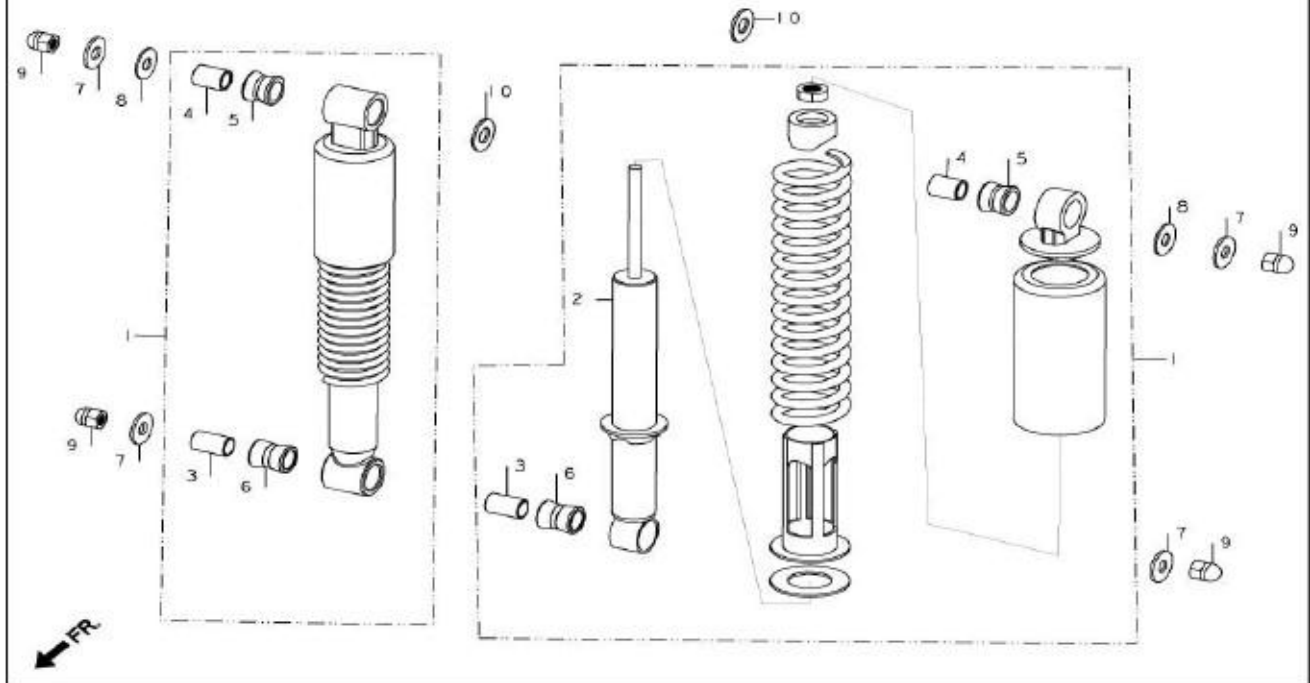

F-20
REAR CUSHION

Service Item	F.R.T.	BOM Of Group Number: F-20 Model :: CD Dawn (Apr, 2003)			
CUSHION ASSY.,REAR(HP.CANDY RED)	0.2	Ref No.	Part Number	Description	Req.
		1	52400-KCC-830ZC	CUSHION ASSY., REAR (CLOUD SILVER METALLIC)	2
			52400-KCC-830ZF	CUSHION ASSY. REAR (CHILLI GREEN METALLIC)	2
			52400-KCC-830ZG	CUSHION ASSY. REAR (TORNADO GREY METALLIC)	2
			52400-KCC-830ZJ	CUSHION ASSY. REAR (CHAMPAGNE GOLD)	2
			52400-KCC-900ZW	CUSHION ASSY. REAR (HI- GRANITE BLUE METALLIC)	2
			52400-KCC-900ZX	CUSHION ASSY. REAR (BLAZE BLU METALLIC)	2
			52400-KCC-900ZZ	CUSHION ASSY. REAR (CANDY TAHITIAN BLUE)	2
			52400-KCC-905ZA	CUSHION ASSY. RR. (CANDY RUBY RED)	2
			52400-KCC-905ZB	CUSHION ASSY. RR. (BLACK)	2
		2	52410-KCC-900	DAMPER COMP. , REAR	2
		3	52486-KAG-900	COLLAR ,RUBBER BUSH (UNDER)	2
		4	52486-056-000	COLLAR, RUBBER BUSH (UPPER)	2
		5	52489-399-600	BUSH ,RUBBER (UPPER)	2
		6	52495-098-000	BUSH, RUBBER (UNDER)	2
		7	90551-178-000	WASHER,SPL., 10MM	4
		8	90551-KST-900	WASHER, SPL, 10MM	2
		9	94021-10000-0S	NUT, HEX., CAP, 10MM	4
		10	94101-12800	WASHER,PLAIN ,12 MM	2