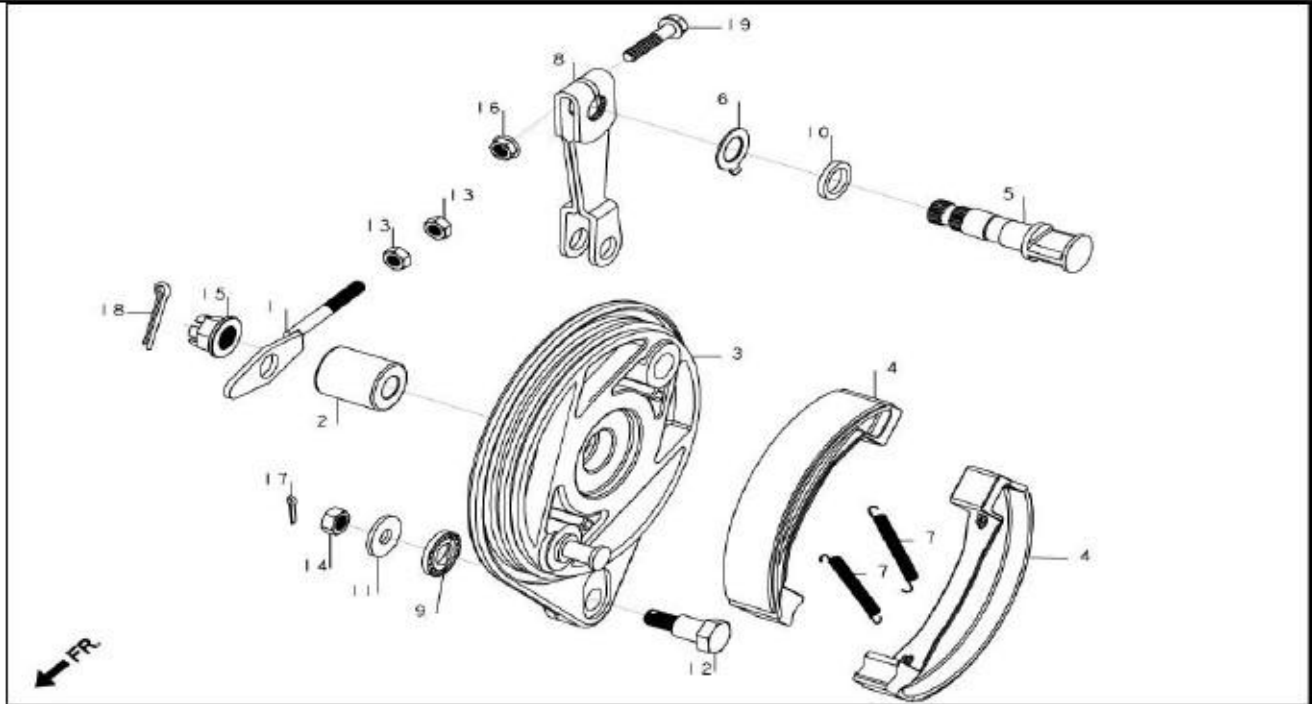

F-10  
REAR BRAKE PANEL

Service Item	F.R.T.	BOM Of Group Number: F-10 Model :: CD Dawn (Apr, 2003)			
		Ref No.	Part Number	Description	Req.
PANEL COMP., RR. BRAKE	0.5	1	40543-198-770	ADJUSTER, 'R' CHAIN	1
SHOE COMP., BRAKE (ONE OR ALL)	--	2	42313-198-900	COLLAR, RR. BRAKE PANEL SIDE	1
ARM, RR. BRAKE (INC. RELATIVE PART)	0.1	3	43100-153-600	PANEL COMP., RR. BRAKE	1
	--	4	43120-365-670	SHOE COMP., BRAKE	2
		5	43141-400-010	CAM , RR. BRAKE	1
		6	43145-149-000	INDICATOR, RR. BRAKE	1
		7	43151-110-000	SPRING, BRAKE SHOE	2
		8	43410-KCC-900	ARM, RR. BRAKE	1
		9	43434-286-000	RUBBER, STOPPER ARM CUSHION	1
		10	45134-250-000	DUST SEAL, BRAKE CAM	1
		11	90505-425-000	WASHER, 8 MM	1
		12	92811-10000	BOLT `A' BRAKE STOPPER	1
		13	94001-06000-0S	NUT, HEX., 6 MM	2
		14	94001-08000-0S	NUT, HEX., 8 MM	1
		15	94011-12000	NUT, CASTLE, 12 MM	1
		16	94050-06000	NUT, FLANGE, 6 MM	1
		17	94201-20150	PIN, SPLIT, 2.0 X 15	1
		18	94201-30250	PIN, SPLIT, 3.0 X 25	1
		19	95701-06032-00	BOLT, FLANGE, 6 X 32	1