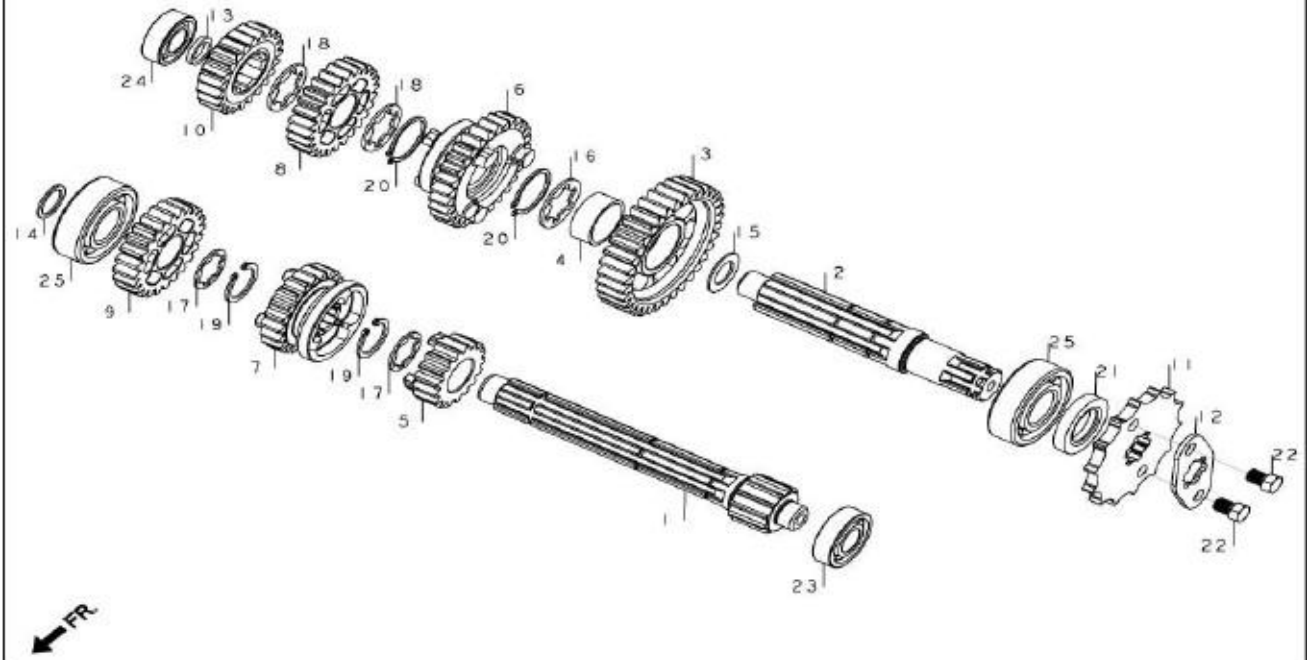

E-10
TRANSMISSION

Service Item	F.R.T.	BOM Of Group Number: E-10 Model :: CD Dawn (Apr, 2003)			
		Ref No.	Part Number	Description	Req.
MAIN SHAFT (11T)	*3.8	1	23211-GF6-000	MAIN SHAFT (11T)	1
(INC. RELATIVE PART)	--	2	23221-GF6-000	COUNTER SHAFT	1
COUNTER SHAFT	--	3	23421-GB4-770	GEAR, COUNTER SHAFT LOW (35T)	1
(INC. RELATIVE PART)	--	4	23422-GB4-770	BUSH, 20 X 9	1
(WHEN SERVICING COMP., UNIT)	--	5	23431-GF6-000	GEAR, MAIN SHAFT SECOND (17T)	1
F.R.T IS 4.0	--	6	23441-GB4-770	GEAR, COUNTER SHAFT SECOND (29T)	1
SPROCKET, DRIVE (14T)	0.2	7	23451-GK4-760	GEAR, MAIN SHAFT THIRD (21T)	1
		8	23461-GK4-760	GEAR, COUNTER SHAFT THIRD (26T)	1
		9	23471-GN5-910	GEAR, MAIN SHAFT FOURTH (24T)	1
		10	23481-HF7-000	GEAR, COUNTER SHAFT FOURTH (23T)	1
		11	23801-GF6-000	SPROCKET, DRIVE (14T)	1
		12	23802-040-000	PLATE, DRIVE SPROCKET FIXING	1
		13	90451-GF6-000	WASHER THRUST 12MM	1
		14	90451-198-000	WASHER, THRUST, 17 MM	1
		15	90452-GB4-770	WASHER, THRUST, 17MM	1
		16	90461-GB4-770	WASHER, SPLINE, 20 X 1.2	1
		17	90461-035-000	WASHER, SPLINE, 17 MM	2
		18	90461-459-000	WASHER, SPLINE, 20 MM	2
		19	90601-001-000	CIRCLIP, EXTERNAL, 17MM	2
		20	90601-459-000	CIRCLIP, 20 MM	2