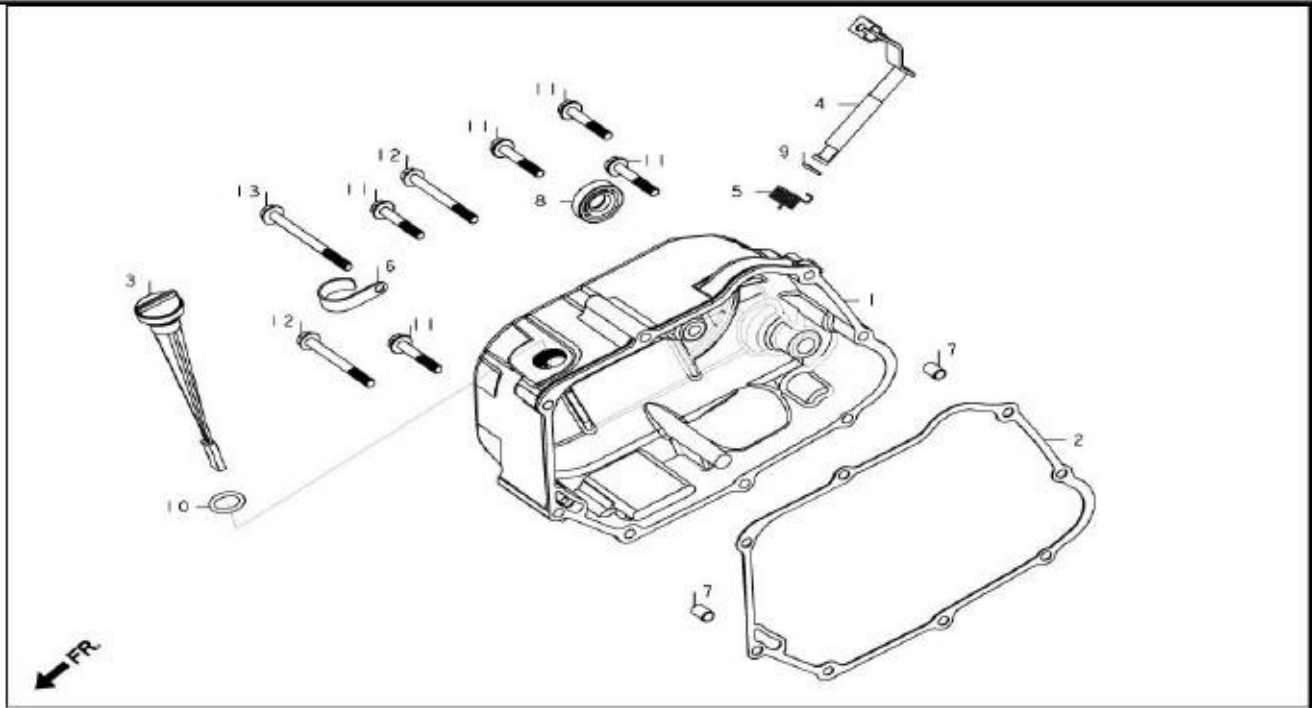

E-5  
RIGHT CRANK CASE COVER

Service Item	F.R.T.	BOM Of Group Number: E-5 Model :: CD Dawn (Apr, 2003)			
		Ref No.	Part Number	Description	Req.
COVER COMP,'R' CRANKCASE(NH-3M)	0.8	1	11330-KST-901	COVER COMP,'R' CRANKCASE(NH-3M)	1
GASKET,' R' CRANK CASE COVER	0.6	2	11394-035-010	GASKET,' R' CRANK CASE COVER	1
LEVER COMP.,CLUTCH (INC. RELATIVE PART)	--	3	15651-198-900	GAUGE,OIL LEVEL	1
OIL SEAL, 13.8 X 24 X 5	--	4	22810-198-000	LEVER COMP.,CLUTCH	1
		5	22815-166-000	SPRING, CLUTCH LEVER	1
		6	32906-028-000	CLIP, HIGH TENSION CORD	1
		7	90702-GB6-910	PIN, DOWEL,8 X 12	2
		8	91202-302-010	OIL SEAL, 13.8 X 24 X 5	1
		9	91303-719-000	O-RING,9 MM	1
		10	91307-035-000	O-RING,18 X 3	1
		11	96001-06040-00	BOLT, FLANGE, SH. 6 X 40	5
		12	96001-06065-00	BOLT, FLANGE, SH. 6 X 65	2
		13	96001-06080-00	BOLT, FLANGE, SH. 6 X 80	1