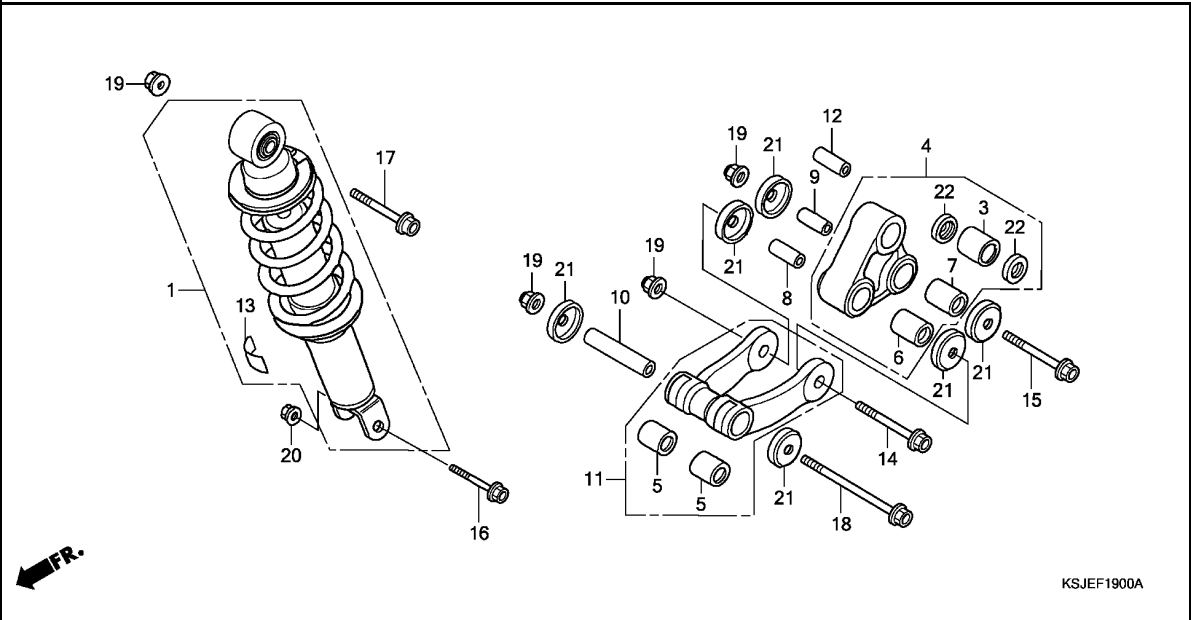

F-19

REAR CUSHION

G 9

Ref. No.	L.O.N.	(Relative ref. Number) Description	F.R.T.
1	512115	CUSHION ASSY., REAR (8,9,12)	0.5
4	512140	ARM, CUSHION	0.5
5	5121J0	BUSH, CUSHION CONNECTING ROD .NOTE: Same time for two units (3,7)	0.5
6	5121H6	BUSH, CUSHION ARM	0.6
	5121J1	BUSH, CUSHION ARM :FOR 1 VEHICLE (10)	0.8
11	512145	ROD, CUSHION CONNECTING	0.4

Ref. No.	Part No.	Description	Reqd. QTY								Serial No.	Parts catalogue code
			CRF80F			CRF100F						
			8	9	B	8	9	A	B			
1	52400-GN1-A81	CUSHION ASSY., RR. (SHOWA)	1	-	-	-	-	-	-			
	52400-GFW-A41	-	1	-	-	-	-	-			
	52400-GFW-A31	-	-	1	-	-	-	-			
	52400-KSJ-003	-	-	-	1	-	-	-			
	52400-KSJ-A41	-	-	-	-	1	-	-			
	52400-KSJ-E31	-	-	-	-	-	1	1			
3	52452-GN1-000	BUSH, DAMPER LOWER	1	1	1	1	1	1	1			
4	52465-GN1-A50	ARM SUB ASSY., CUSHION	1	1	1	-	-	-	-			
	52465-KSJ-000	-	-	-	1	1	1	1			
5	52472-GJ1-003	BUSH, CUSHION CONNECTING ROD	2	2	2	2	2	2	2			
6	52472-GN1-000	BUSH, CUSHION ARM	1	1	1	1	1	1	1			
7	52472-GN1-000	BUSH, CUSHION ARM	1	1	1	-	-	-	-			
	52472-KN4-A60	-	-	-	1	1	1	1			
8	52473-GE2-000	COLLAR, CONNECTING ROD PIVOT	1	1	1	1	1	1	1			
9	52473-GE2-000	COLLAR, CONNECTING ROD PIVOT	1	1	1	-	-	-	-			
	52464-GW6-000	COLLAR, CUSHION ARM	-	-	-	1	1	1	1			
10	52473-GN1-000	COLLAR, CONNECTING ROD	1	1	1	1	1	1	1			
11	52475-KN4-A60	ROD SUB ASSY., CUSHION CONNECTING	1	1	1	-	-	-	-			
	52475-KTK-000	-	-	-	1	1	1	1			
12	52486-GN1-000	COLLAR, DAMPER LOWER	1	1	1	1	1	1	1			
13	87516-KV6-610	LABEL, RR. DAMPER	-	-	-	1	1	-	-			
	87516-MCA-G60	-	-	-	-	-	1	1			
14	90128-GN1-000	BOLT, FLANGE, 10X61	1	1	1	1	1	1	1			
15	90128-GN1-000	BOLT, FLANGE, 10X61	1	1	1	-	-	-	-			
	90128-GC5-000	BOLT, FLANGE, 10X70	-	-	-	1	1	1	1			