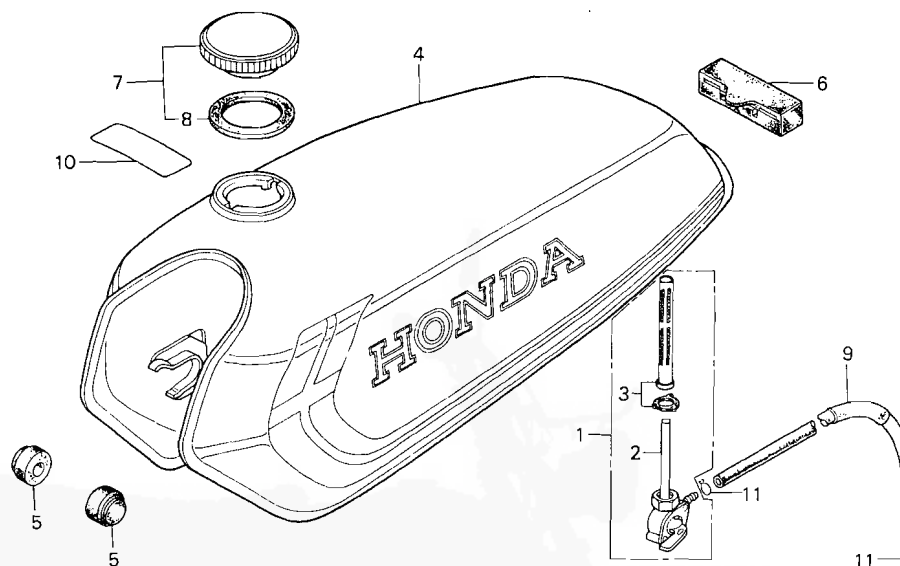

H 15

F-11

Fuel tank

Réservoir d'essence

Benzintank

Tanque de combustible

B149-23

| Service item | F.R.T. | Ref. No. | Part No. | Description | Reqd. No. CB50 J F | Serial No. | Area code |
|--------------|--------|----------|----------------|--------------------------|--------------------------|------------|-----------|
| | | 7 | 17620-329-000 | CAP COMP., FUEL FILLER | 1 1 | | |
| | | 8 | 17631-329-000 | PACKING, FUEL FILLER CAP | 1 1 | | |
| | | 9 | 17681-149-000 | TUBE, FUEL | 1 1 | | |
| | | 10 | 87560-375-680A | MARK, DRIVE CAUTION | 1 1 | | |
| | | | 87560-375-680B | MARK, DRIVE CAUTION | 1 1 | | |
| | | 11 | 95002-02080 | CLIP B8, TUBE | 2 2 | | |