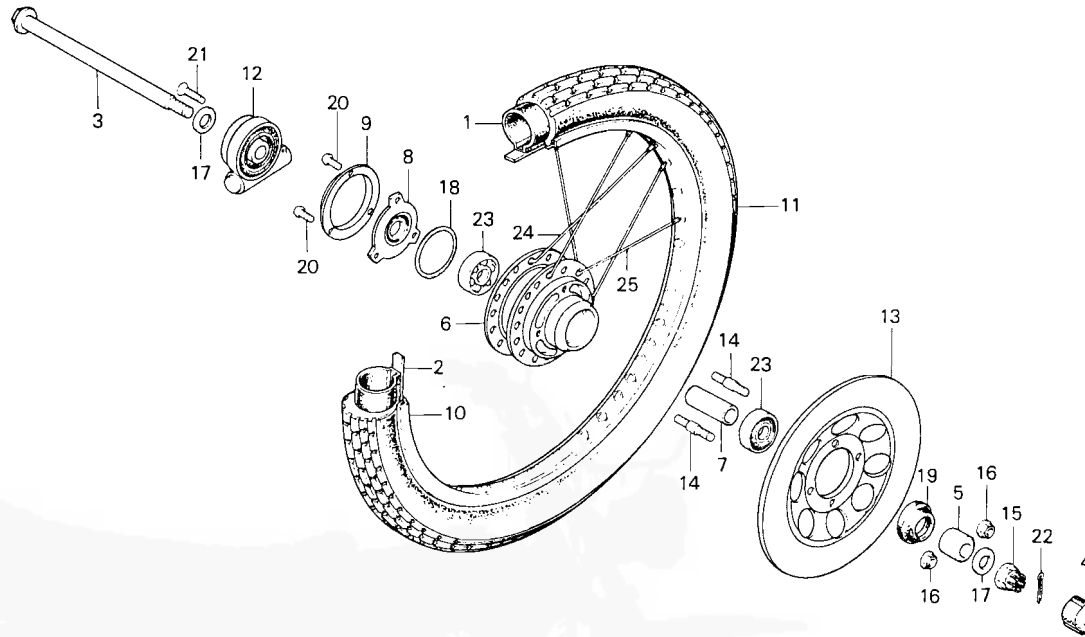

F-8

Front wheel • Disk

Roue avant • Disque

Vorderrad • Bremsscheibe

Rueda delantera • Disco

8149-20A

Service item	F.R.T.	Ref. No.	Part No.	Description	Reqd. No. CB50 J F	Serial No.	Area code
		24	97280-42216-10	SPOKE B, 10X188 (INSIDE)	18 18		
		25	97410-42215-10	SPOKE B, 10X187.5 (OUTSIDE)	18 18		