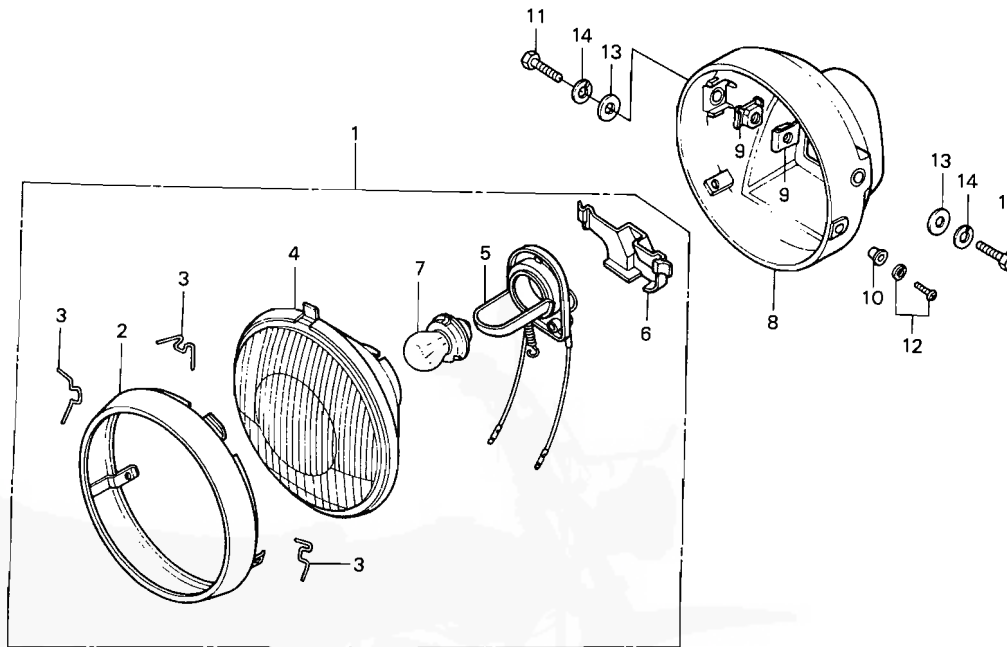

G 2

F-1

Headlight (CB50J-AR,B,G)

Phare (CB50J-AR,B,G)

Scheinwerfer
(CB50J-AR,B,G)

Faro delantero
(CB50J-AR,B,G)

B149-36

Service item	F.R.T.	Ref. No.	Part No.	Description	Reqd. No. CB50 J F	Serial No.	Area code
HEADLIGHT ASSY. INC. RELATIVE PART	0.1	1	33100-149-611	HEADLIGHT ASSY. (6V 15W)	1		AR,B,G
HEADLIGHT UNIT INC. RELATIVE PART	0.2	2	33101-397-000	RIM, HEADLIGHT	1		AR,B,G
CASE, HEADLIGHT	0.3	3	33115-050-910	SPRING, HEADLIGHT UNIT SETTING	3		AR,B,G
		4	33120-149-611	HEADLIGHT UNIT	1		AR,B,G
		5	33130-149-611	SOCKET COMP., HEADLIGHT	1		AR,B,G
		6	33135-149-611	COVER, HEADLIGHT SOCKET	1		AR,B,G
		7	34901-130-611	BULB, HEADLIGHT (6V 15W) (LOCAL PROCUREMENT PART)	1		AR,B,G
		8	61301-149-000ZA	CASE, HEADLIGHT *A-01*	1		AR,B,G
		9	61303-105-000	WASHER, HEADLIGHT CASE	2		AR,B,G
		10	61304-292-000	COLLAR, HEADLIGHT SETTING	2		AR,B,G
		11	92000-08020-08	BOLT, HEX., 8X20	2		AR,B,G
		12	93892-05016-00	SCREW-WASHER, 5X16	2		AR,B,G
		13	94101-08000	WASHER, PLAIN, 8MM	2		AR,B,G
		14	94111-08000	WASHER, SPRING, 8MM	2		AR,B,G

ENS.
PIECE
DISPO
PIECE
BOITIE

SCHEINWERFER
EINSCHL.
SCHEINWERFER
EINSCHL.
GEHAUSE,

Artículo

ENS. DE FARO
INCLUSIVE PI
UNIDAD, FARO
INCLUSIVE PI
CAJA, FARO DI