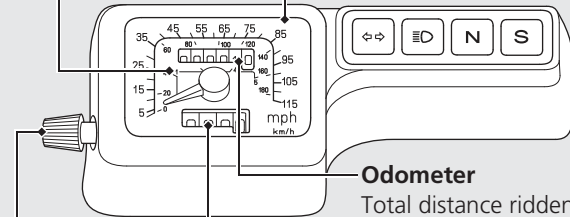

Instruments

Gear range indicator

Shows proper speed range for each gear.

Speedometer

This shows your speed in miles (USA) or kilometers (Canada) per hour.

Tripmeter reset knob

Odometer

Total distance ridden.

- USA: Odometer & Tripmeter read in miles.
- Canada: Odometer & Tripmeter read in kilometers.

Tripmeter

Tripmeter: Distance ridden since you last reset the meter. (Turn the tripmeter reset knob as shown to reset to zero (0)).