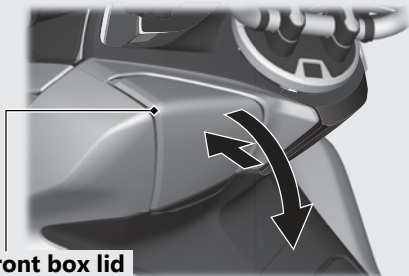

Front Box

Front box lid

| Open

Push the front box lid, then open the front box lid.

| Close

Close the front box lid by pressing the front box lid.

The maximum allowable load in the front box shall be no more than

2.2 lb (1.0 kg)

Make sure that the front box lid is closed securely.

▶ Do not store valuables or fragile articles.