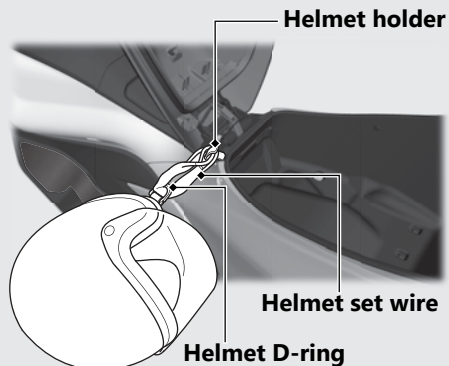

## Helmet Holder

The helmet holder is located under the seat. A helmet set wire is in the tool kit.

- ▶ Use the helmet holder only when parked.

## **⚠**WARNING

Riding with a helmet attached to the holder can interfere with your ability to safely operate the scooter and could lead to a crash in which you can be seriously hurt or killed.

Use the helmet holder only while parked. Do not ride with a helmet secured by the holder.