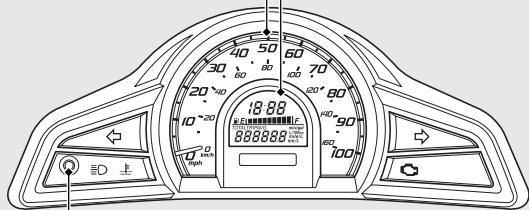

Instruments

Speedometer

Mode switch

Display Check

When the ignition switch is turned to the ON position, all the modes and digital segments will show. If any part of these displays does not come on when it should, have your dealer check for problems.