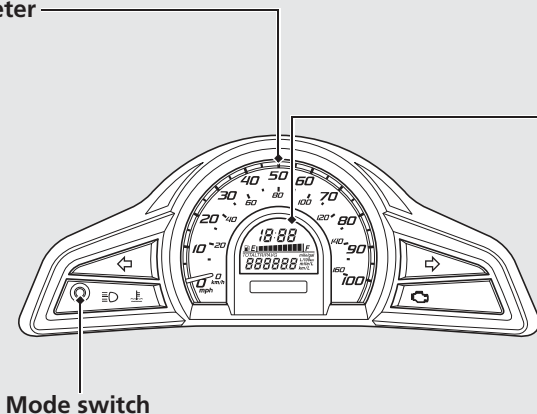

Instruments

Speedometer

Mode switch

Display Check

When the ignition switch is turned on, all the modes and digital segments will show. If any part of these displays does not come on when it should, have your dealer check for problems.