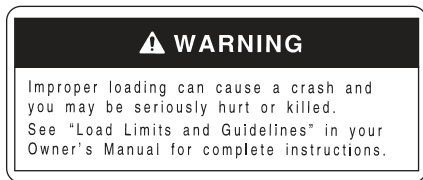

Safety Labels

Safety and information labels on your motorcycle provide important safety information and may warn you of potential

hazards that could cause serious injury. Read these labels carefully and don't remove them. If a label comes off or becomes hard to read, contact your dealer for a replacement.

For your protection, always wear your helmet while riding. Read the owner's manual carefully.